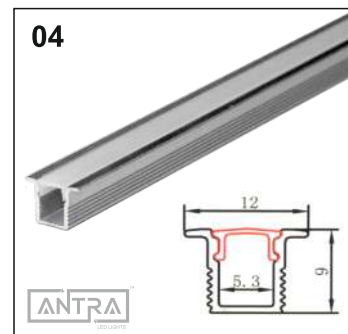

5mm CONCEALED