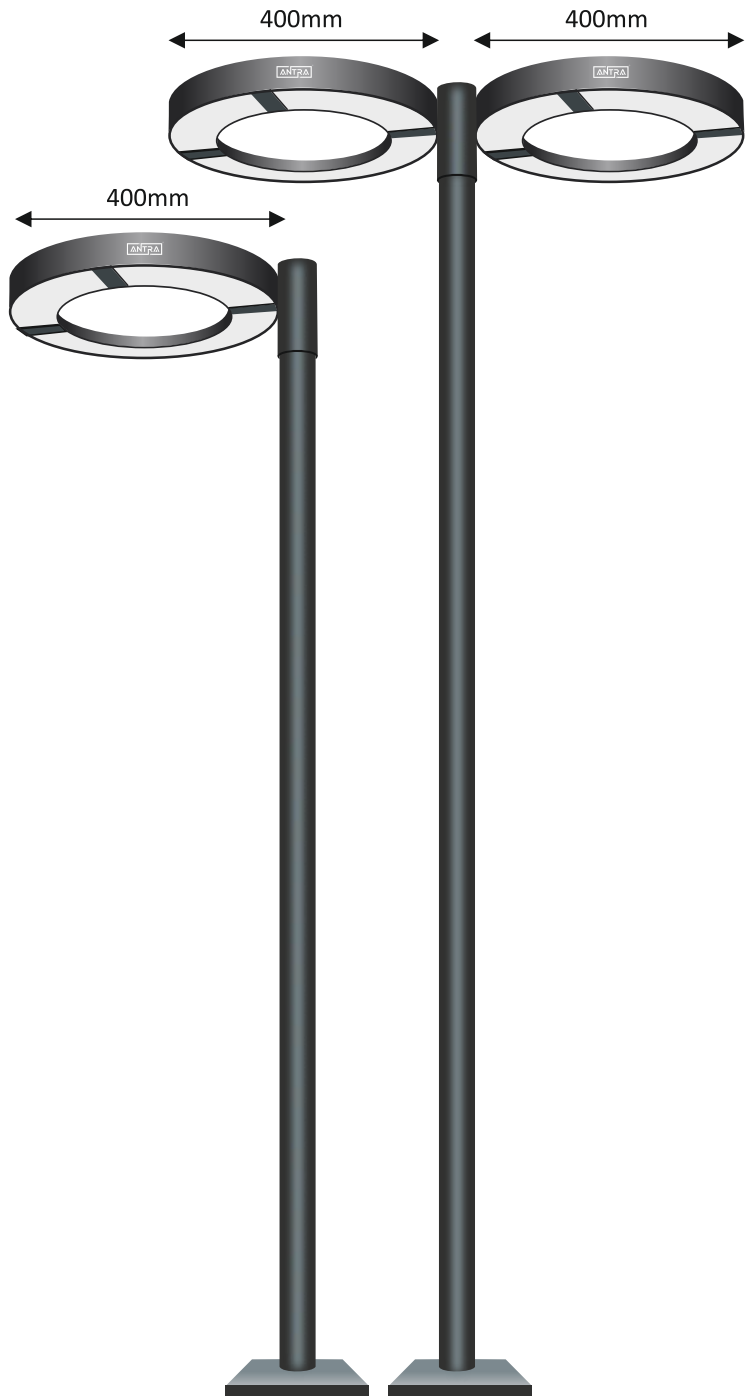

ANT - 701-N

MATERIAL ALUMINIUM & G.I. POLE
LED COLOUR 3000K/ 4000K / 6000K

PRODUCT CODE	HEIGHT	POST TOP	POLE DIA ø
ANTI-701N-A	2400 MM	400mm (50W)	ø60MM
ANTI-701N-B	3000 MM	400mm (50W)	ø60MM
ANTI-701N-C	3600 MM	400mm (50W)	ø60MM
ANTI-701N-D	2400 MM	500mm (100W)	ø75MM
ANTI-701N-E	3000 MM	500mm (100W)	ø75MM
ANTI-701N-F	3600 MM	500mm (100W)	ø75MM

ANT - 702

MATERIAL ALUMINIUM & G.I. POLE
LED COLOUR 3000K/ 4000K / 6000K

PRODUCT CODE	HEIGHT	WATTS	POLE DIA ø
ANTI-702-A	2400 MM	50WX1	ø60MM
ANTI-702-B	2400 MM	50WX2	ø60MM
ANTI-702-C	3000 MM	50WX1	ø60MM
ANTI-702-D	3000 MM	50WX2	ø60MM
ANTI-702-E	3600 MM	50WX1	ø60MM
ANTI-702-F	3600 MM	50WX2	ø60MM