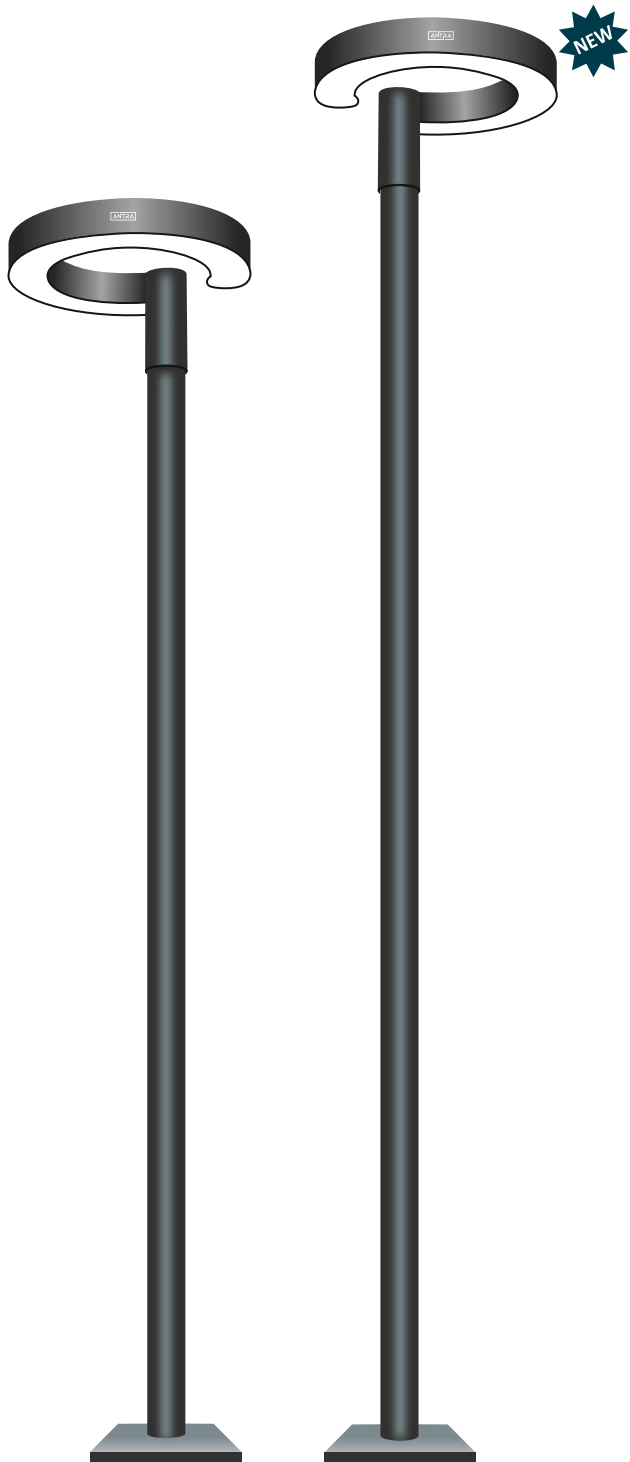

ANT - 719

MATERIAL ALUMINIUM & G.I. POLE
LED COLOUR 3000K/ 4000K / 6000K

PRODUCT CODE	HEIGHT	WATT	POLE DIA ø
ANTI-719-A	2400 MM	36W	ø60MM
ANTI-719-B	3000 MM	36W	ø60MM
ANTI-719-C	3600 MM	36W	ø60MM

ANT - 720

MATERIAL ALUMINIUM & G.I. POLE
LED COLOUR 3000K/ 4000K / 6000K

PRODUCT CODE	HEIGHT	WATT	POLE DIA ø
ANTI-720-A	2400 MM	50W	ø75MM
ANTI-720-B	3000 MM	50W	ø75MM
ANTI-720-C	2400 MM	50W	ø114MM & 75MM
ANTI-720-D	3000 MM	50W	ø114MM & 75MM