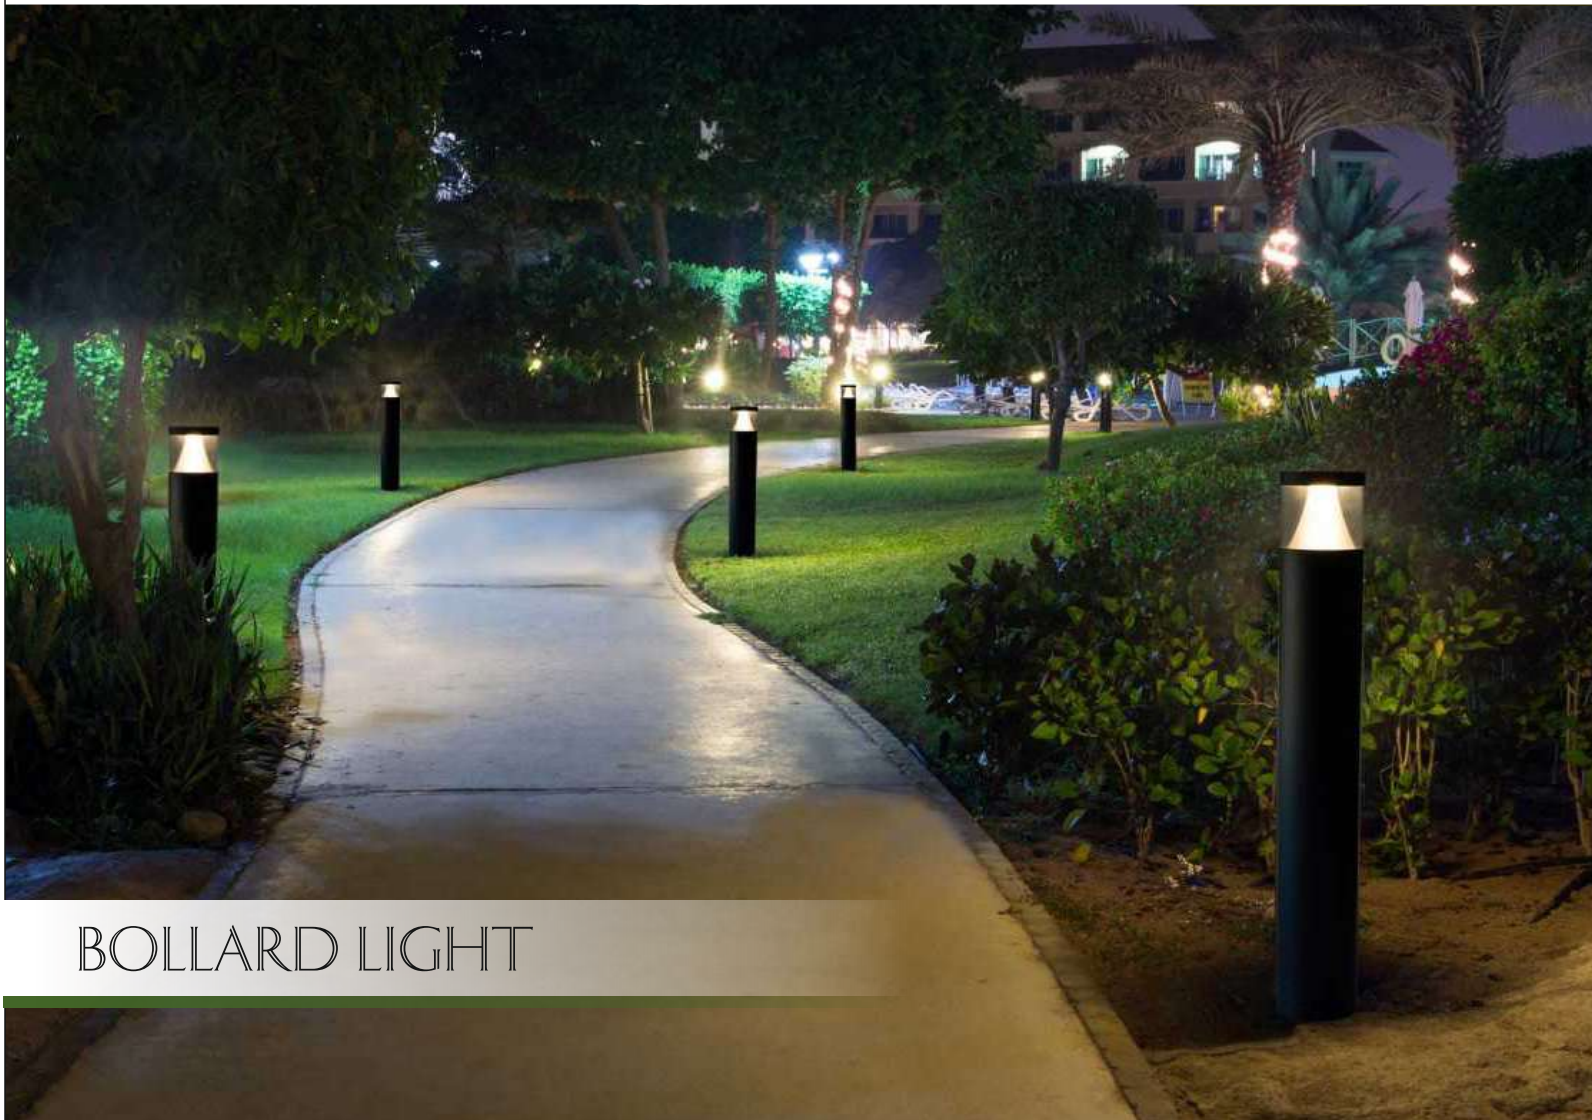

BOLLARD LIGHT