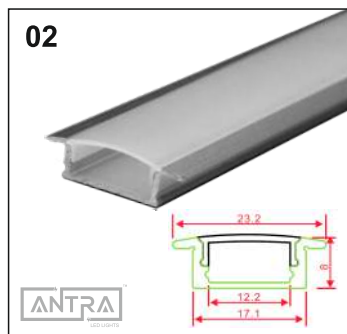

17mm SLIM CONCEALED