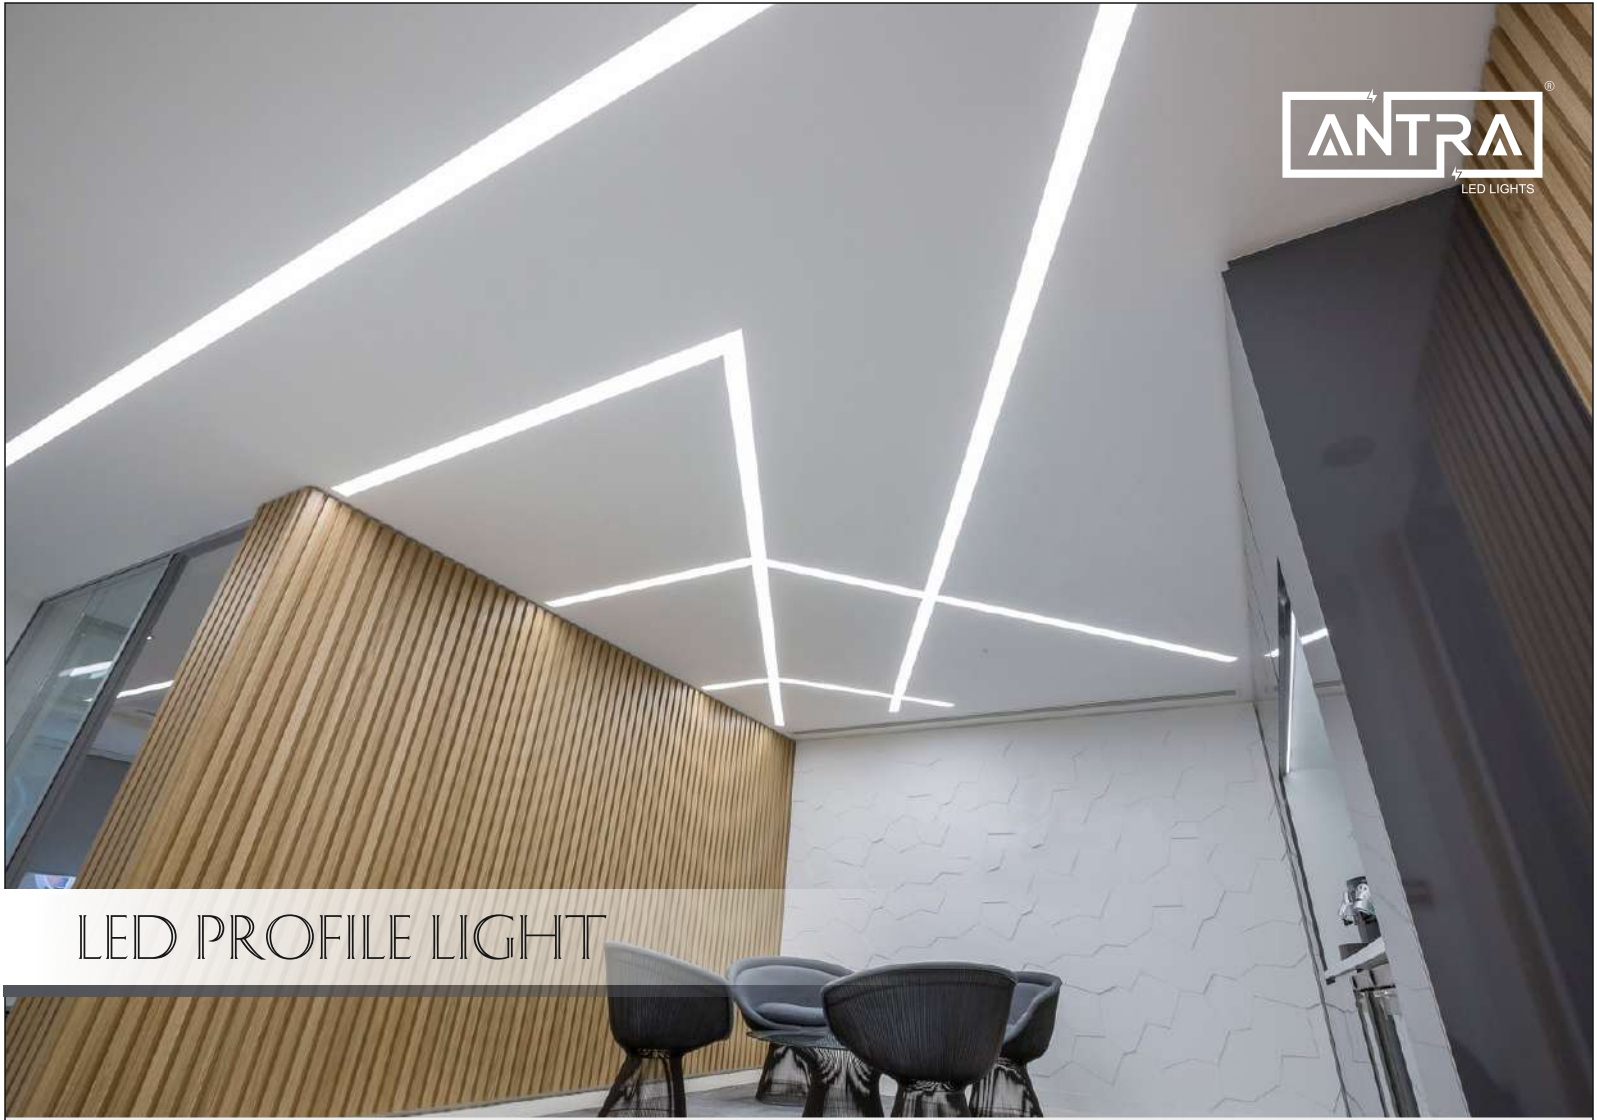

AVAILABLE IN BLACK BODY & WHITE BODY

NEW

TRACK PATTI & JOINTER

TRACK PATTI	1 MTR
TRACK PATTI	2 MTR
JOINTER	'L' TYPE
JOINTER	STRAIGHT

AVAILABLE IN BLACK BODY & WHITE BODY

LED PROFILE LIGHT

LED STRIP LIGHT

24 V SLEEK SERIES POWER SUPPLY