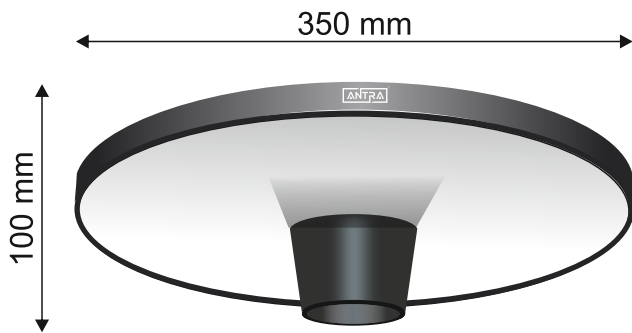

2400 MM

ANT - 807

MATERIAL	ALUMINIUM
WATTAGE	50W / 100W
LUMENS	6000 / 12000 LUMENS
PIPE DIA	38 MM
LED COLOUR	3000K / 4000K / 6000K
LED MAKE	OSRAM / BRIDGELUX

ANT - 808

MATERIAL	ALUMINIUM
WATTAGE	50W / E-27 HOLDER
LUMENS	6000 LUMENS
PIPE DIA	38 MM
LED COLOUR	3000K / 4000K / 6000K
LED MAKE	OSRAM / BRIDGELUX