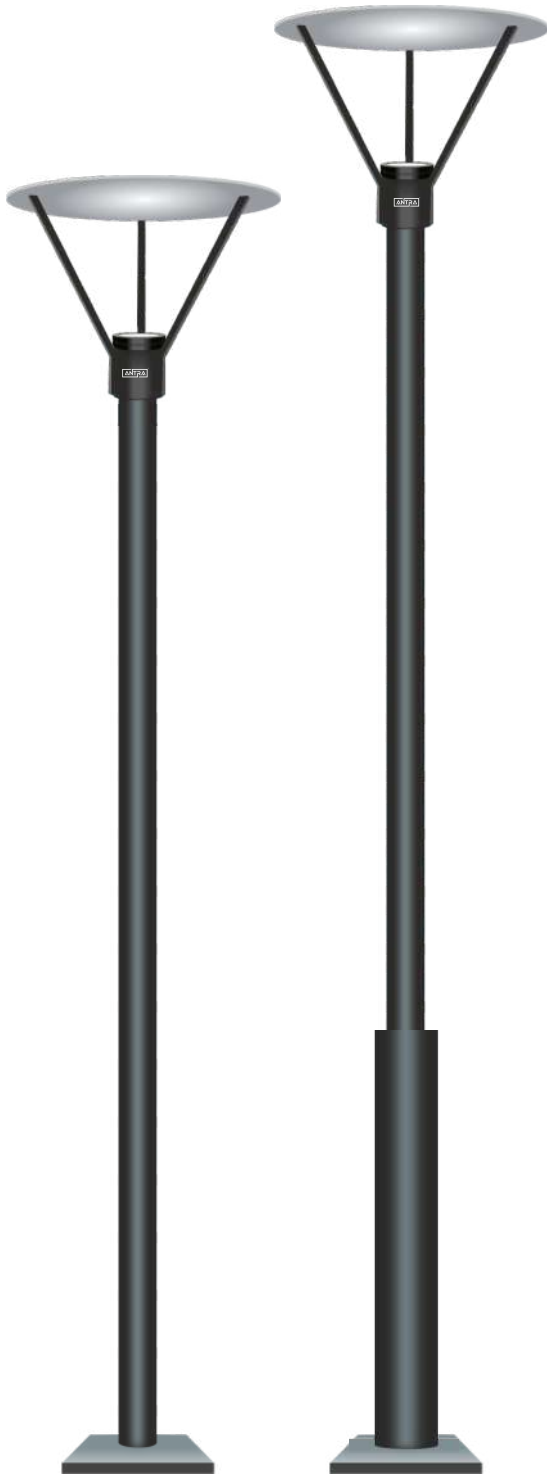

ANT - 715

MATERIAL ALUMINIUM & G.I. POLE
LED COLOUR 3000K/ 4000K / 6000K

PRODUCT CODE	HEIGHT	WATT	POLE DIAø
ANT- 715-A	2400MM	36 W	ø75
ANT- 715-B	3000MM	36 W	ø75
ANT- 715-C	2400MM	36 W	ø114mm & 75mm
ANT- 715-D	3000MM	36 W	ø114mm & 75mm