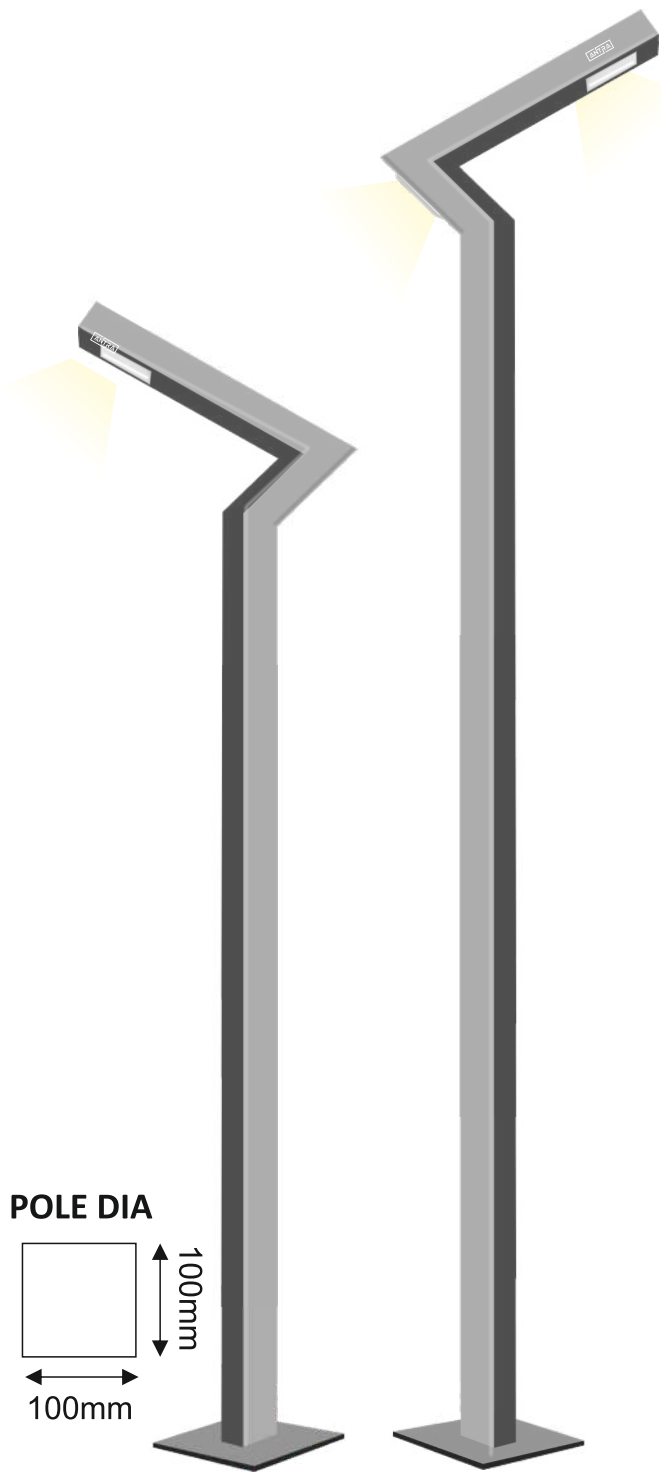

ANT - 707-N

MATERIAL	G.I.		
LED COLOUR	3000K/ 4000K / 6000K		
PRODUCT CODE	HEIGHT	WATT	POLE DIA
ANT- 707N-A	2400MM	50W x 1	100 x 100MM
ANT- 707N-B	2400MM	50W x 2	100 x 100MM
ANT- 707N-C	3000MM	50W x 1	100 x 100MM
ANT- 707N-D	3000MM	50W x 2	100 x 100MM
ANT- 707N-E	3600MM	50W x 1	100 x 100MM
ANT- 707N-F	3600MM	50W x 2	100 x 100MM

ANT - 707-ECO

MATERIAL	G.I.		
LED COLOUR	3000K/ 4000K / 6000K		
PRODUCT CODE	HEIGHT	WATT	POLE DIA
ANT- 707ECO-A	2400MM	50W x 1	100 x 50MM
ANT- 707ECO-B	2400MM	50W x 2	100 x 50MM
ANT- 707ECO-C	3000MM	50W x 1	100 x 50MM
ANT- 707ECO-D	3000MM	50W x 2	100 x 50MM
ANT- 707ECO-E	3600MM	50W x 1	100 x 50MM
ANT- 707ECO-F	3600MM	50W x 2	100 x 50MM