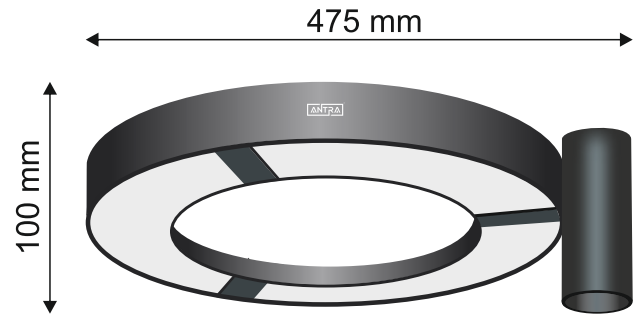

ANT - 802

MATERIAL	ALUMINIUM
WATTAGE	50W
LUMENS	6000 LUMENS
PIPE DIA	60MM
LED COLOUR	3000K / 4000K / 6000K
LED MAKE	OSRAM / BRIDGELUX