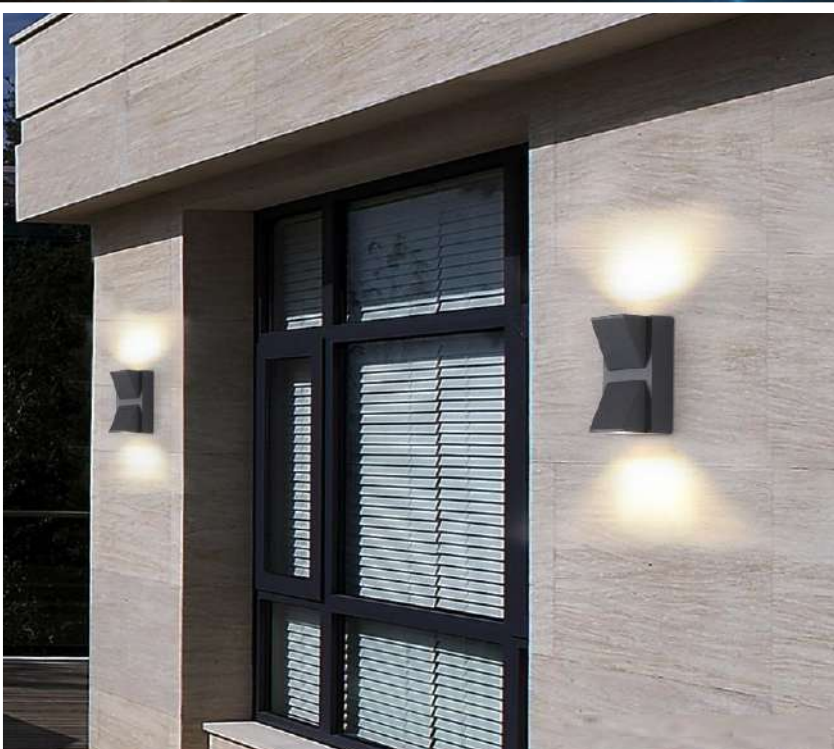

OUTDOOR WALL LIGHT