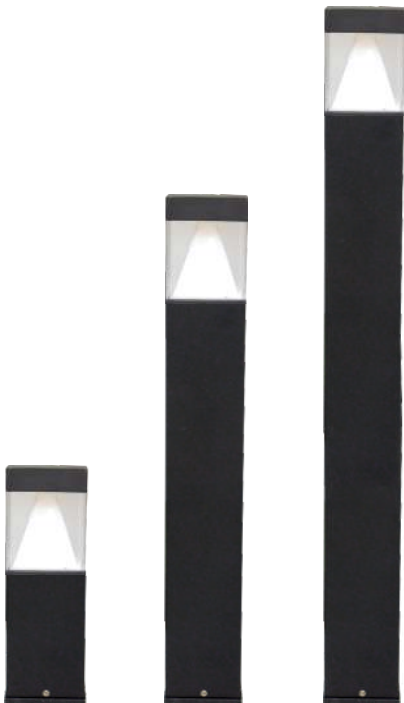

ANT - 308

MATERIAL	ALUMINIUM
COLOUR	GRAY
HOLDER	12W LED WITH LENS
DIA SIZE	100mm X 45mm
HEIGHT	600mm / 900mm

BOLLARD LIGHT

ANT - 309

MATERIAL	ALUMINIUM
COLOUR	GRAY
WATTAGE	12W LED
DIA SIZE	85mm
HEIGHT	300mm / 550mm / 850mm