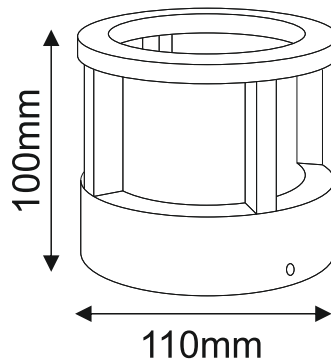

WALL-011

SIZE	100mm x 110mm
MOUNTING	WALL MOUNT & BASE MOUNT
COLOUR	GRAY
MATERIAL	CAST ALUMINIUM
LED	7W