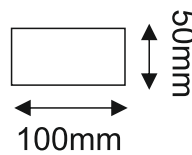

PRODUCT CODE	HEIGHT	WATT	POLE DIA ϕ
ANT- 706-A	1800MM	24W	150X100 MM
ANT- 706-B	2400MM	36W	150X100 MM
ANT- 706-C	3000MM	50W	150X100 MM

POLE DIA

POLE DIA

ANT - 707-N

MATERIAL	G.I.		
LED COLOUR	3000K/ 4000K / 6000K		
PRODUCT CODE	HEIGHT	WATT	POLE DIA
ANT- 707N-A	2400MM	50W x 1	100 x 100MM
ANT- 707N-B	2400MM	50W x 2	100 x 100MM
ANT- 707N-C	3000MM	50W x 1	100 x 100MM
ANT- 707N-D	3000MM	50W x 2	100 x 100MM
ANT- 707N-E	3600MM	50W x 1	100 x 100MM
ANT- 707N-F	3600MM	50W x 2	100 x 100MM