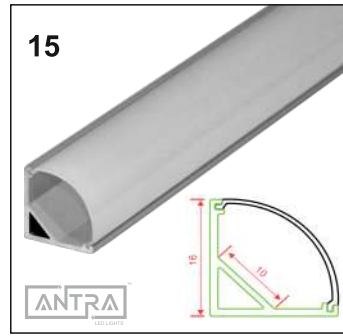

35mm SURFACE

35mm CONCEALED

50mm SURFACE

50mm CONCEALED

16mm CORNER

LED ROPE LIGHT

NEW

LED ROPE LIGHT 2835 -120 LED