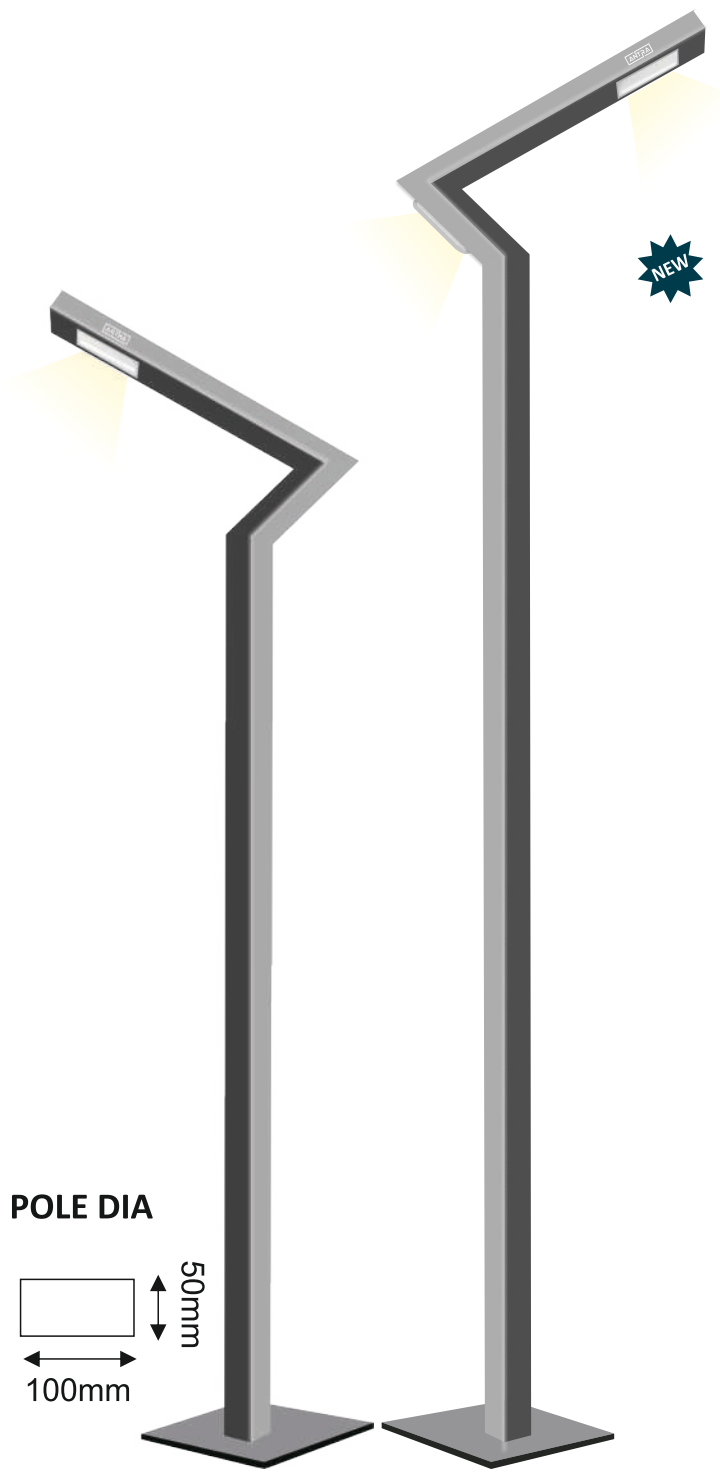

ANT - 707-N

MATERIAL	G.I.		
LED COLOUR	3000K/ 4000K / 6000K		
PRODUCT CODE	HEIGHT	WATT	POLE DIA
ANT- 707N-A	2400MM	50W x 1	100 x 100MM
ANT- 707N-B	2400MM	50W x 2	100 x 100MM
ANT- 707N-C	3000MM	50W x 1	100 x 100MM
ANT- 707N-D	3000MM	50W x 2	100 x 100MM
ANT- 707N-E	3600MM	50W x 1	100 x 100MM
ANT- 707N-F	3600MM	50W x 2	100 x 100MM

ANT - 707-ECO

MATERIAL	G.I.		
LED COLOUR	3000K/ 4000K / 6000K		
PRODUCT CODE	HEIGHT	WATT	POLE DIA
ANT- 707ECO-A	2400MM	50W x 1	100 x 50MM
ANT- 707ECO-B	2400MM	50W x 2	100 x 50MM
ANT- 707ECO-C	3000MM	50W x 1	100 x 50MM
ANT- 707ECO-D	3000MM	50W x 2	100 x 50MM
ANT- 707ECO-E	3600MM	50W x 1	100 x 50MM
ANT- 707ECO-F	3600MM	50W x 2	100 x 50MM