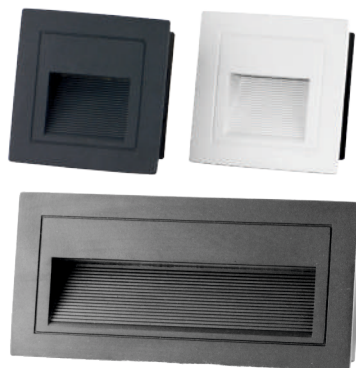

FOOT LIGHT - 004

WATT 3W / 6W
COLOUR WW
BODY COLOUR WHITE / BLACK