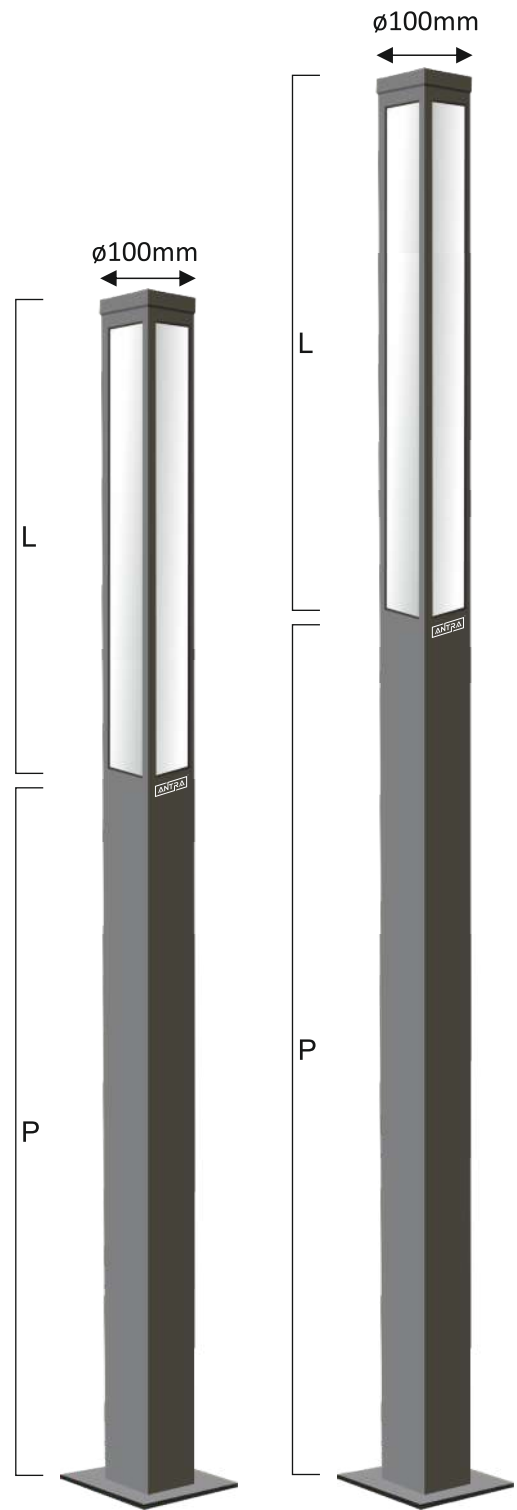

ANT - 312

MATERIAL	ALUMINIUM
COLOUR	GRAY
HOLDER	B-22 HOLDER
DIA SIZE	85mm X 85mm
HEIGHT	300mm / 600mm / 900mm

HERITAGE POLE LIGHT

ANT-401

MATERIAL CAST ALU.
 SIZE mm 1150 x 200
 HOLDER B-22

ANT-402

MATERIAL CAST ALU.
 SIZE mm 1130 x 190
 HOLDER B-22

ANT-407

MATERIAL CAST ALU.
 SIZE mm 1730 x 190
 HOLDER B-22

ANT-408

MATERIAL CAST ALU.
 SIZE mm 1700 x 150
 HOLDER B-22

ANT-409

MATERIAL CAST ALU.
 SIZE mm 1720 x 170
 HOLDER B-22

ANT-410

MATERIAL CAST ALU.
 SIZE mm 1825 x 200
 HOLDER B-22

ANT - 702

MATERIAL ALUMINIUM & G.I. POLE
LED COLOUR 3000K/ 4000K / 6000K

PRODUCT CODE	HEIGHT	WATTS	POLE DIA ø
ANTI-702-A	2400 MM	50WX1	ø60MM
ANTI-702-B	2400 MM	50WX2	ø60MM
ANTI-702-C	3000 MM	50WX1	ø60MM
ANTI-702-D	3000 MM	50WX2	ø60MM
ANTI-702-E	3600 MM	50WX1	ø60MM
ANTI-702-F	3600 MM	50WX2	ø60MM

ANT - 703-N

MATERIAL ALUMINIUM / G.I. & POLYCARBONATE
LED COLOUR 3000K/ 4000K / 6000K

PRODUCT CODE	HEIGHT (P + L)	Ø DIA & WATT
ANT- 703N-A	1200MM (900+300)	75mm (12W)
ANT- 703N-B	1800MM (1200+600)	75mm (24W)
ANT- 703N-C	2400MM (1500+900)	75mm (36W)
ANT- 703N-D	1800MM (1200+600)	100mm (24W)
ANT- 703N-E	2400MM (1500+900)	100mm (50W)
ANT- 703N-F	3000MM (2100+900)	100mm (50W)