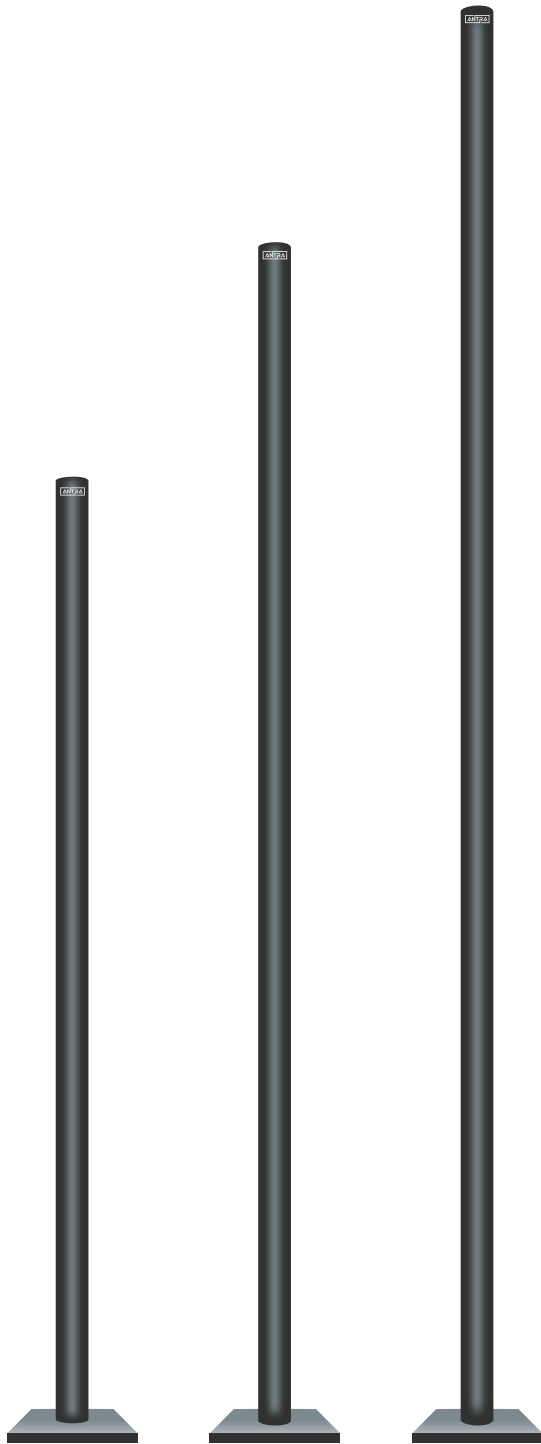

FOUNDATION DETAILS :

FOUNDATION DETAILS :

60mm G.I. POLE

HEIGHT	POLE DIA ϕ
2400 MM	$\phi 60\text{MM}$
3000 MM	$\phi 60\text{MM}$
3600 MM	$\phi 60\text{MM}$

75mm G.I. POLE

HEIGHT	POLE DIA ϕ
2400 MM	$\phi 75\text{MM}$
3000 MM	$\phi 75\text{MM}$
3600 MM	$\phi 75\text{MM}$