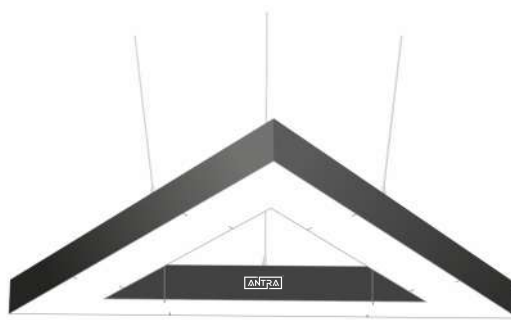

ROUND LINEAR LIGHT

MATERIAL	ALUMINIUM / MS & ACRYLIC
LED COLOUR	3000K / 4000K / 6000K
BODY COLOUR	BLACK / GRAY / WHITE
MOUNTING	SUSPENDED & SURFACE

STANDARD AVAILABLE SIZE & WATT :-

SIZE DIA IN MM	WATT
300 (W-50 X H-50)	30W
450 (W-50 X H-50)	36W
600 (W-50 X H-50)	40W
750 (W-75 X H-50)	50W
900 (W-75 X H-50)	80W
1200 (W-75 X H-50)	120W
1500 (W-75 X H-50)	150W

TRIANGLE LINEAR LIGHT

MATERIAL	ALUMINIUM & ACRYLIC
LED COLOUR	3000K / 4000K / 6000K
BODY COLOUR	BLACK / GRAY / WHITE
MOUNTING	SUSPENDED & SURFACE

STANDARD AVAILABLE SIZE & WATT :-

SIZE DIA IN MM	WATT
300 (W-50 X H-70)	30W
450 (W-50 X H-70)	45W
600 (W-50 X H-70)	60W
750 (W-50 X H-70)	75W
900 (W-50 X H-70)	90W
1200 (W-50 X H-70)	120W
1500 (W-50 X H-70)	150W

HEXA LINEAR LIGHT

MATERIAL	ALUMINIUM & ACRYLIC
LED COLOUR	3000K / 4000K / 6000K
BODY COLOUR	BLACK / GRAY / WHITE
MOUNTING	SUSPENDED & SURFACE

STANDARD AVAILABLE SIZE & WATT :-

SIZE DIA IN MM	WATT
300 (W-50 X H-70)	30W
450 (W-50 X H-70)	45W
600 (W-50 X H-70)	60W
750 (W-50 X H-70)	75W
900 (W-50 X H-70)	90W
1200 (W-50 X H-70)	120W
1500 (W-50 X H-70)	150W