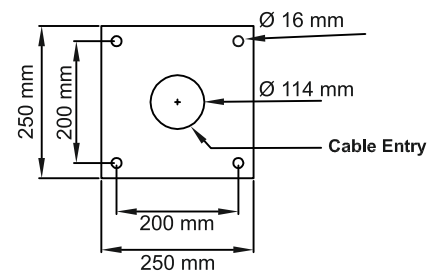

FOUNDATION DETAILS :

114mm / 60mm G.I. POLE

HEIGHT	POLE DIA ϕ
3000 MM	ϕ114MM / ϕ60MM
4000 MM	ϕ114MM / ϕ60MM
5000 MM	ϕ114MM / ϕ60MM

114mm / 75mm G.I. POLE

HEIGHT	POLE DIA ϕ
3000 MM	ϕ114MM / ϕ75MM
4000 MM	ϕ114MM / ϕ75MM
5000 MM	ϕ114MM / ϕ75MM