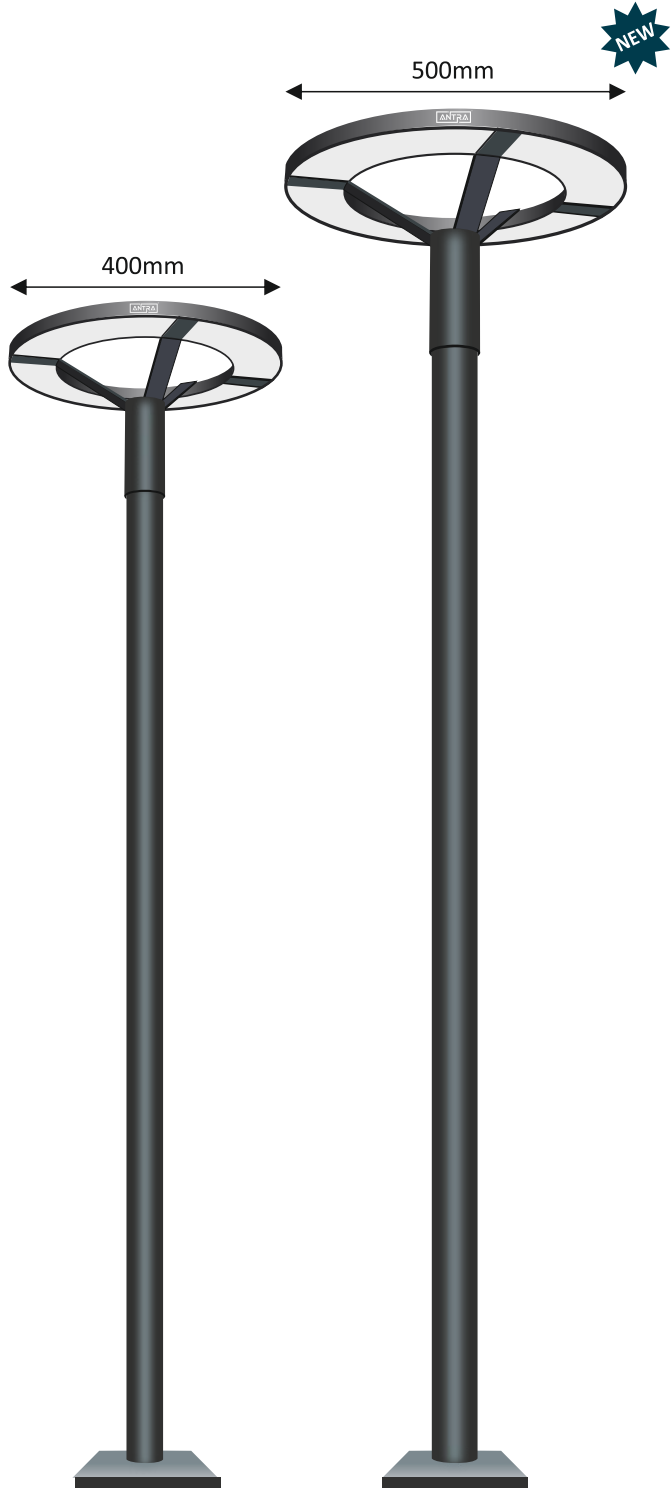

ANT-509

MATERIAL CAST ALU.
 SIZE mm 2175 x 800
 HOLDER B-22

ANT-510

MATERIAL CAST ALU.
 SIZE mm 2775 x 800
 HOLDER B-22

ANT-511

MATERIAL CAST ALU.
 SIZE mm 1950 x 875
 HOLDER B-22

ANT-512

MATERIAL CAST ALU.
 SIZE mm 2550 x 875
 HOLDER B-22

850mm

ANT-513

1525mm

ANT-514

1625mm

ANT-515

2300mm

ANT-516

2950mm

ANT-517

MODERN POLE LIGHT

ANT - 701-N

MATERIAL ALUMINIUM & G.I. POLE
LED COLOUR 3000K/ 4000K / 6000K

PRODUCT CODE	HEIGHT	POST TOP	POLE DIA ø
ANTI-701N-A	2400 MM	400mm (50W)	ø60MM
ANTI-701N-B	3000 MM	400mm (50W)	ø60MM
ANTI-701N-C	3600 MM	400mm (50W)	ø60MM
ANTI-701N-D	2400 MM	500mm (100W)	ø75MM
ANTI-701N-E	3000 MM	500mm (100W)	ø75MM
ANTI-701N-F	3600 MM	500mm (100W)	ø75MM