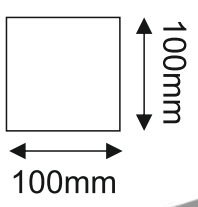

POLE DIA

POLE DIA

ANT - 708-N

MATERIAL	G.I.		
LED COLOUR	3000K/ 4000K / 6000K		
PRODUCT CODE	HEIGHT	WATT	POLE DIA
ANT- 708N-A	2400MM	50W x 1	100 x 100MM
ANT- 708N-B	2400MM	50W x 2	100 x 100MM
ANT- 708N-C	3000MM	50W x 1	100 x 100MM
ANT- 708N-D	3000MM	50W x 2	100 x 100MM
ANT- 708N-E	3600MM	50W x 1	100 x 100MM
ANT- 708N-F	3600MM	50W x 2	100 x 100MM

ANT - 708-ECO

MATERIAL	G.I.		
LED COLOUR	3000K/ 4000K / 6000K		
PRODUCT CODE	HEIGHT	WATT	POLE DIA
ANT- 708ECO-A	2400MM	50W x 1	100 x 50MM
ANT- 708ECO-B	2400MM	50W x 2	100 x 50MM
ANT- 708ECO-C	3000MM	50W x 1	100 x 50MM
ANT- 708ECO-D	3000MM	50W x 2	100 x 50MM
ANT- 708ECO-E	3600MM	50W x 1	100 x 50MM
ANT- 708ECO-F	3600MM	50W x 2	100 x 50MM