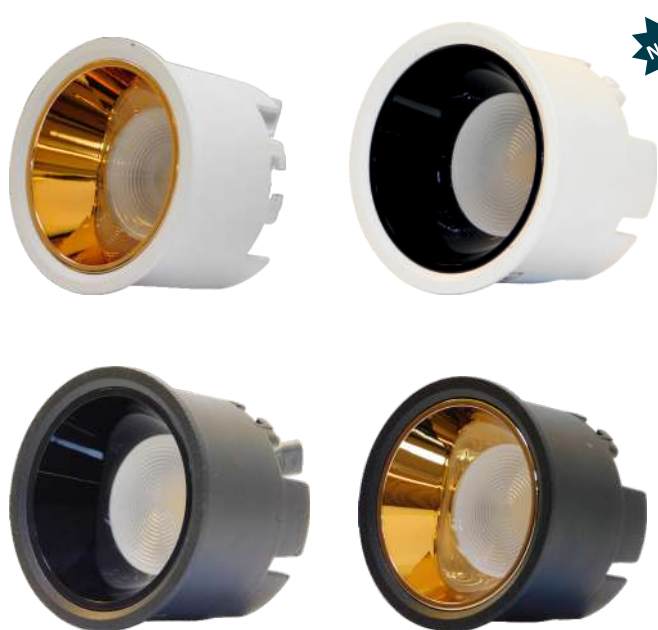

ORBIT SURFACE COB LIGHT

WATT	DIA	HEIGHT	CCT
7W	55 mm	70mm	WH / WW / NW
12W	70 mm	90 mm	WH / WW / NW
18W	85 mm	100 mm	WH / WW / NW

NEW

NEW

BREZZA COB LIGHT

WATT	CUTOUT	OUTER	CCT
7W	60 mm	70 mm	WH / WW / NW
12W	75 mm	85 mm	WH / WW / NW
18W	85 mm	95 mm	WH / WW / NW

BLAZE MOVABLE COB LIGHT

WATT	CUTOUT	OUTER	CCT
7W	60 mm	75 mm	WH / WW / NW
12W	75 mm	85 mm	WH / WW / NW
18W	88 mm	95 mm	WH / WW / NW
30W	135 mm	150 mm	WH / WW / NW

NEW

DELTA COB LIGHT

WATT	CUTOUT	OUTER	CCT
3W	30 mm	38 mm	WH / WW / NW
7W	55 mm	65 mm	WH / WW / NW
12W	75 mm	85 mm	WH / WW / NW
18W	80 mm	95 mm	WH / WW / NW
30W	125 mm	140 mm	WH / WW / NW