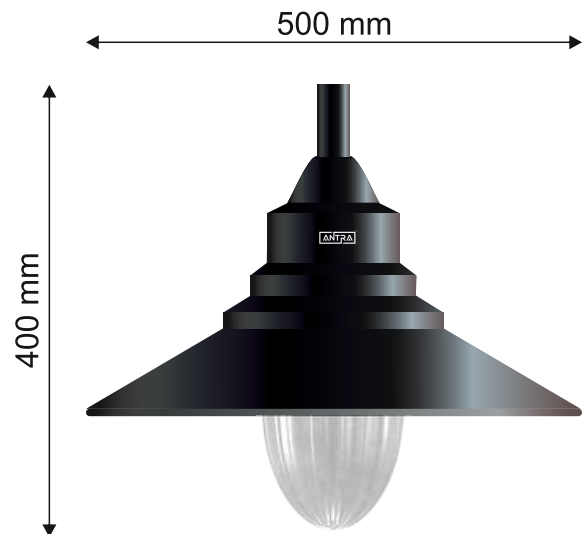

ANT - 808

MATERIAL	ALUMINIUM
WATTAGE	50W / E-27 HOLDER
LUMENS	6000 LUMENS
PIPE DIA	38 MM
LED COLOUR	3000K / 4000K / 6000K
LED MAKE	OSRAM / BRIDGELUX