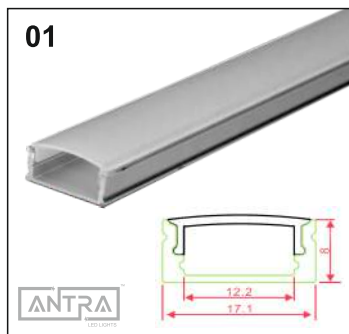

17mm SLIM SURFACE