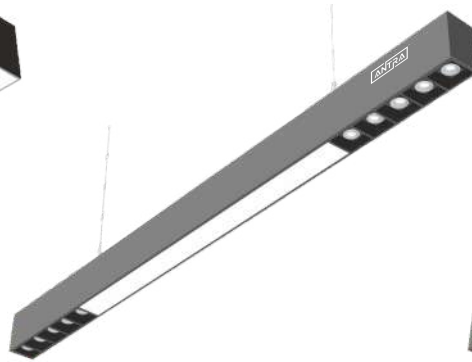

LINEAR LIGHT

MATERIAL	ALUMINIUM & ACRYLIC
LED COLOUR	3000K / 4000K / 6000K
BODY COLOUR	BLACK / GRAY / WHITE
PROFILE SIZE	50X70 (MM)
MOUNTING	SUSPENDED & SURFACE

STANDARD AVAILABLE SIZE & WATT :-

SIZE	WATT
600MM	20W
1200MM	40W
1800MM	60W
2400MM	80W
3600MM	120W

HALF LASER LINEAR LIGHT

MATERIAL	ALUMINIUM & ACRYLIC
LED COLOUR	3000K / 4000K / 6000K
BODY COLOUR	BLACK / GRAY / WHITE
PROFILE SIZE	35X70 (MM)
MOUNTING	SUSPENDED & SURFACE

STANDARD AVAILABLE SIZE & WATT :-

SIZE	WATT
1200MM	20W + 2W X 10 LED
1800MM	40W + 2W X 10 LED
2400MM	60W + 2W X 10 LED

LASER LINEAR LIGHT

MATERIAL	ALUMINIUM & ACRYLIC
LED COLOUR	3000K / 4000K / 6000K
BODY COLOUR	BLACK / GRAY / WHITE
PROFILE SIZE	35X70 (MM)
MOUNTING	SUSPENDED & SURFACE

STANDARD AVAILABLE SIZE & WATT :-

SIZE	WATT
1200MM	1W X 45 LED
1800MM	1W X 70 LED
2400MM	1W X 90 LED