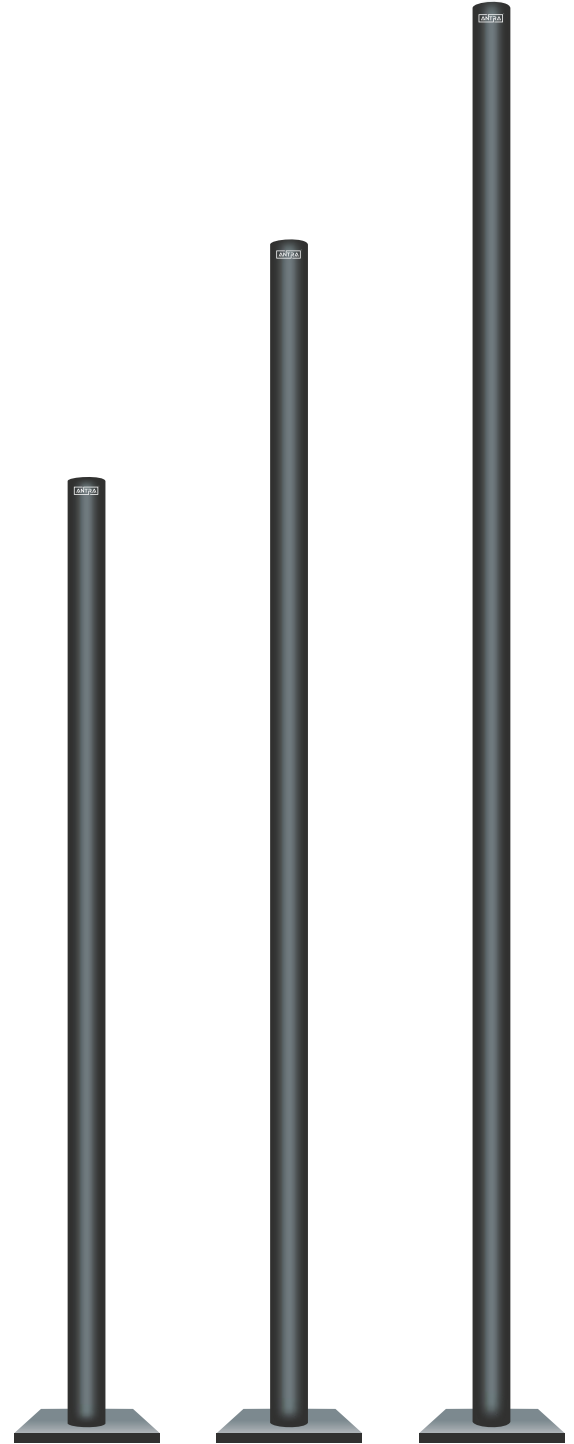

FOUNDATION DETAILS :

FOUNDATION DETAILS :

60mm G.I. POLE

HEIGHT	POLE DIA ϕ
2400 MM	$\phi 60\text{MM}$
3000 MM	$\phi 60\text{MM}$
3600 MM	$\phi 60\text{MM}$

75mm G.I. POLE

HEIGHT	POLE DIA ϕ
2400 MM	$\phi 75\text{MM}$
3000 MM	$\phi 75\text{MM}$
3600 MM	$\phi 75\text{MM}$