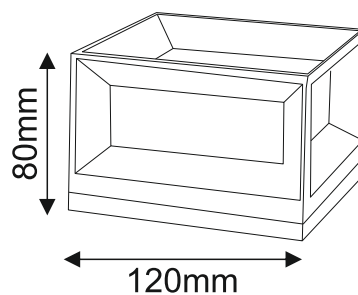

WALL-012

SIZE	80mm x 120mm
MOUNTING	WALL MOUNT & BASE MOUNT
COLOUR	GRAY
MATERIAL	CAST ALUMINIUM
LED	7W