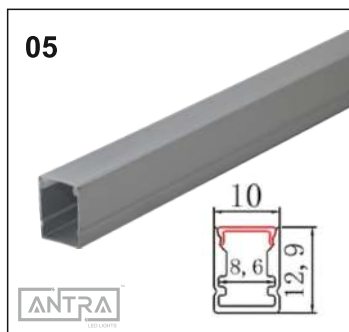

10mm SURFACE