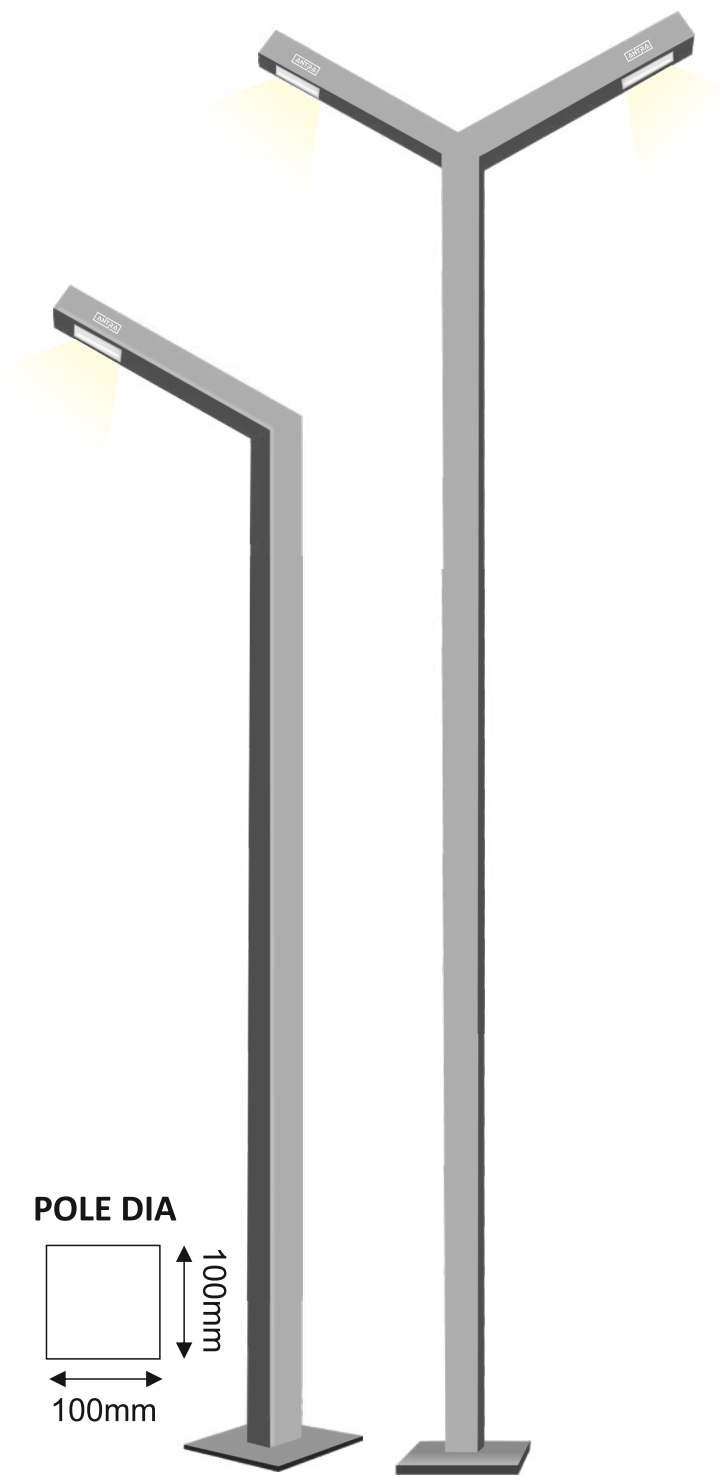

POLE DIA

POLE DIA

ANT - 708-N

MATERIAL	G.I.		
LED COLOUR	3000K/ 4000K / 6000K		
PRODUCT CODE	HEIGHT	WATT	POLE DIA
ANT- 708N-A	2400MM	50W x 1	100 x 100MM
ANT- 708N-B	2400MM	50W x 2	100 x 100MM
ANT- 708N-C	3000MM	50W x 1	100 x 100MM
ANT- 708N-D	3000MM	50W x 2	100 x 100MM
ANT- 708N-E	3600MM	50W x 1	100 x 100MM
ANT- 708N-F	3600MM	50W x 2	100 x 100MM

ANT - 708-ECO

MATERIAL	G.I.		
LED COLOUR	3000K/ 4000K / 6000K		
PRODUCT CODE	HEIGHT	WATT	POLE DIA
ANT- 708ECO-A	2400MM	50W x 1	100 x 50MM
ANT- 708ECO-B	2400MM	50W x 2	100 x 50MM
ANT- 708ECO-C	3000MM	50W x 1	100 x 50MM
ANT- 708ECO-D	3000MM	50W x 2	100 x 50MM
ANT- 708ECO-E	3600MM	50W x 1	100 x 50MM
ANT- 708ECO-F	3600MM	50W x 2	100 x 50MM