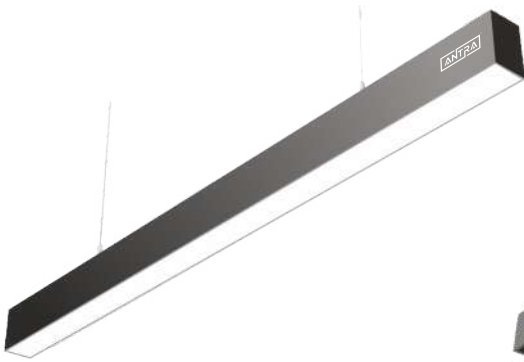

LINEAR LIGHT

MATERIAL	ALUMINIUM & ACRYLIC
LED COLOUR	3000K / 4000K / 6000K
BODY COLOUR	BLACK / GRAY / WHITE
PROFILE SIZE	50X70 (MM)
MOUNTING	SUSPENDED & SURFACE

STANDARD AVAILABLE SIZE & WATT :-

SIZE	WATT
600MM	20W
1200MM	40W
1800MM	60W
2400MM	80W
3600MM	120W

HALF LASER LINEAR LIGHT

MATERIAL	ALUMINIUM & ACRYLIC
LED COLOUR	3000K / 4000K / 6000K
BODY COLOUR	BLACK / GRAY / WHITE
PROFILE SIZE	35X70 (MM)
MOUNTING	SUSPENDED & SURFACE

STANDARD AVAILABLE SIZE & WATT :-

SIZE	WATT
1200MM	20W + 2W X 10 LED
1800MM	40W + 2W X 10 LED
2400MM	60W + 2W X 10 LED

LASER LINEAR LIGHT

MATERIAL	ALUMINIUM & ACRYLIC
LED COLOUR	3000K / 4000K / 6000K
BODY COLOUR	BLACK / GRAY / WHITE
PROFILE SIZE	35X70 (MM)
MOUNTING	SUSPENDED & SURFACE

STANDARD AVAILABLE SIZE & WATT :-

SIZE	WATT
1200MM	1W X 45 LED
1800MM	1W X 70 LED
2400MM	1W X 90 LED