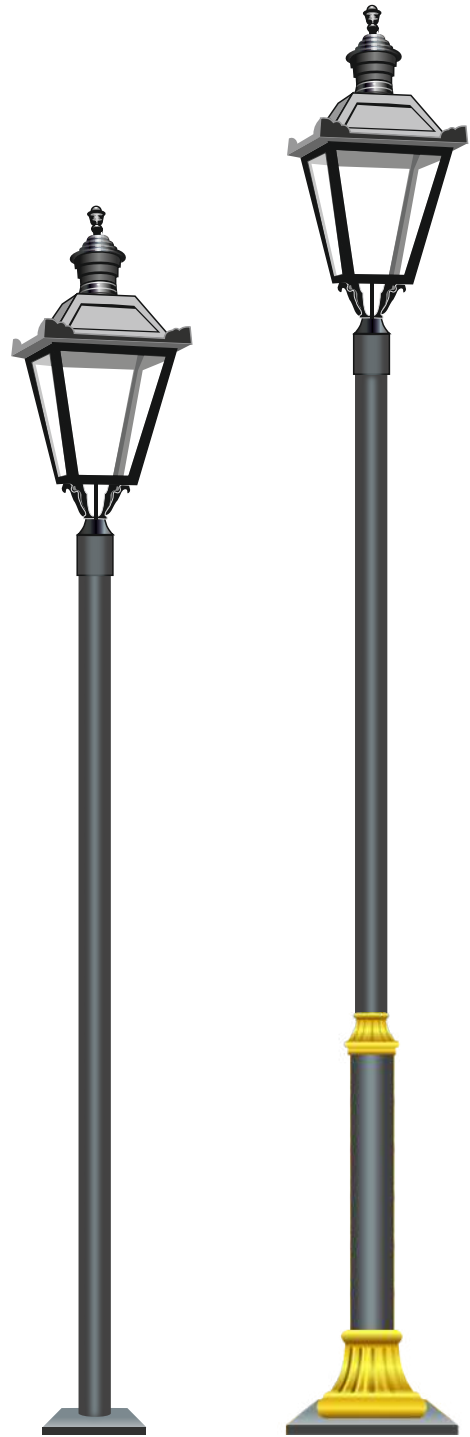

ANT - 712-N

MATERIAL ALUMINIUM & G.I. POLE
LED COLOUR 3000K/ 4000K / 6000K

PRODUCT CODE	HEIGHT	WATT	POLE DIAø
ANT- 712N-A	2400MM	50W	ø75mm
ANT- 712N-B	3000MM	50W	ø75mm
ANT- 712N-C	3600MM	50W	ø75mm
ANT- 712N-D	2400MM	50W	ø114mm & 75mm
ANT- 712N-E	3000MM	50W	ø114mm & 75mm
ANT- 712N-F	3600MM	50W	ø114mm & 75mm