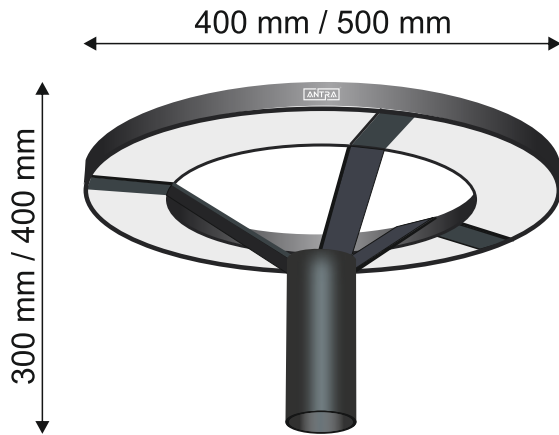

ANT - 801 400mm / 500mm

MATERIAL	ALUMINIUM
WATTAGE	50W / 100W
LUMENS	6000 / 12000 LUMENS
PIPE DIA	60MM / 75MM
LED COLOUR	3000K / 4000K / 6000K
LED MAKE	OSRAM / BRIDGELUX