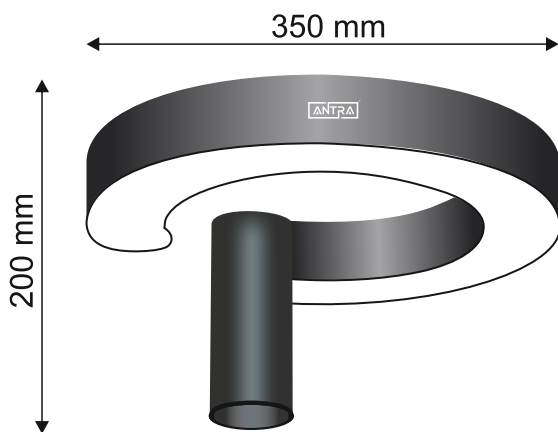

ANT - 811

MATERIAL	ALUMINIUM
WATTAGE	36W
LUMENS	4320 LUMENS
PIPE DIA	60MM
LED COLOUR	3000K / 4000K / 6000K
LED MAKE	OSRAM / BRIDGELUX