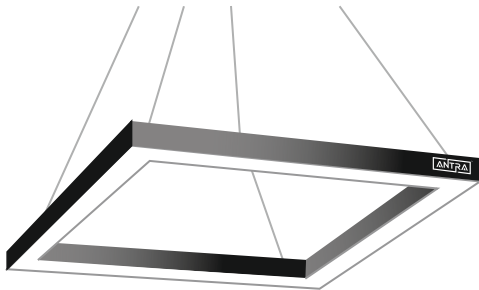

SQUARE LINEAR LIGHT

MATERIAL	ALUMINIUM & ACRYLIC
LED COLOUR	3000K / 4000K / 6000K
BODY COLOUR	BLACK / GRAY / WHITE
PROFILE SIZE	50X70 (MM)
MOUNTING	SUSPENDED & SURFACE

STANDARD AVAILABLE SIZE & WATT :-

SIZE IN MM	WATT
300 X 300	40W
600 X 600	80W
1200 X 1200	120W
1800 X 1800	240W

RECTANGLE LINEAR LIGHT

MATERIAL	ALUMINIUM & ACRYLIC
LED COLOUR	3000K / 4000K / 6000K
BODY COLOUR	BLACK / GRAY / WHITE
PROFILE SIZE	50X70 (MM)
MOUNTING	SUSPENDED & SURFACE

STANDARD AVAILABLE SIZE & WATT :-

SIZE IN MM	WATT
600 X 300	60W
900 X 450	90W
1200 X 600	120W
1500 X 750	150W
1800 X 900	180W

LASER LINEAR LIGHT

MATERIAL	ALUMINIUM & ACRYLIC
LED COLOUR	3000K / 4000K / 6000K
BODY COLOUR	BLACK / GRAY / WHITE
PROFILE SIZE	50X70 (MM)
MOUNTING	SUSPENDED & SURFACE

STANDARD AVAILABLE SIZE & WATT :-

SIZE IN MM	WATT
300 X 300 X 300	30W
600 X 600 X 600	60W
900 X 900 X 900	90W
1200 X 1200 X 1200	120W