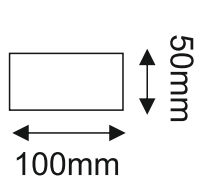

POLE DIA

POLE DIA

ANT - 708-N

MATERIAL	G.I.		
LED COLOUR	3000K/ 4000K / 6000K		
PRODUCT CODE	HEIGHT	WATT	POLE DIA
ANT- 708N-A	2400MM	50W x 1	100 x 100MM
ANT- 708N-B	2400MM	50W x 2	100 x 100MM
ANT- 708N-C	3000MM	50W x 1	100 x 100MM
ANT- 708N-D	3000MM	50W x 2	100 x 100MM
ANT- 708N-E	3600MM	50W x 1	100 x 100MM
ANT- 708N-F	3600MM	50W x 2	100 x 100MM

ANT - 708-ECO

MATERIAL	G.I.		
LED COLOUR	3000K/ 4000K / 6000K		
PRODUCT CODE	HEIGHT	WATT	POLE DIA
ANT- 708ECO-A	2400MM	50W x 1	100 x 50MM
ANT- 708ECO-B	2400MM	50W x 2	100 x 50MM
ANT- 708ECO-C	3000MM	50W x 1	100 x 50MM
ANT- 708ECO-D	3000MM	50W x 2	100 x 50MM
ANT- 708ECO-E	3600MM	50W x 1	100 x 50MM
ANT- 708ECO-F	3600MM	50W x 2	100 x 50MM