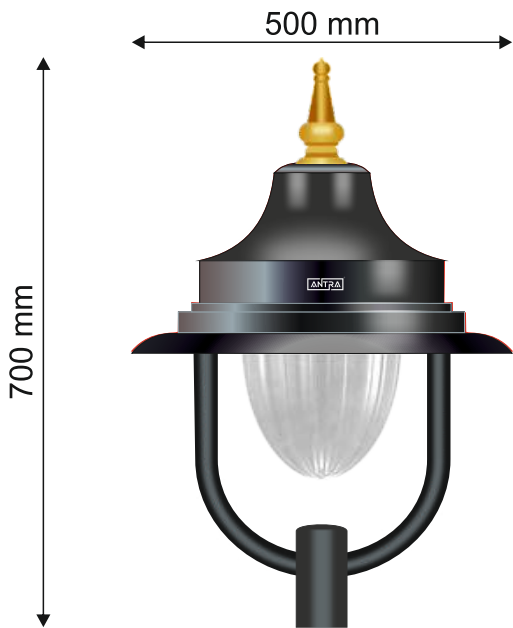

ANT - 805

MATERIAL	ALUMINIUM
WATTAGE	50W
LUMENS	6000 LUMENS
PIPE DIA	60MM
LED COLOUR	3000K / 4000K / 6000K
LED MAKE	OSRAM / BRIDGELUX