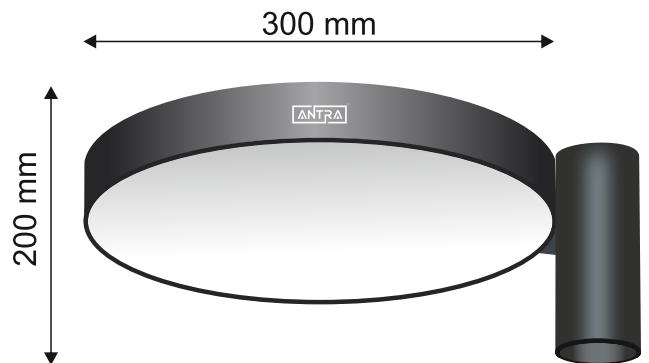

ANT - 810

MATERIAL	ALUMINIUM
WATTAGE	50W
LUMENS	6000 LUMENS
PIPE DIA	60MM
LED COLOUR	3000K / 4000K / 6000K
LED MAKE	OSRAM / BRIDGELUX