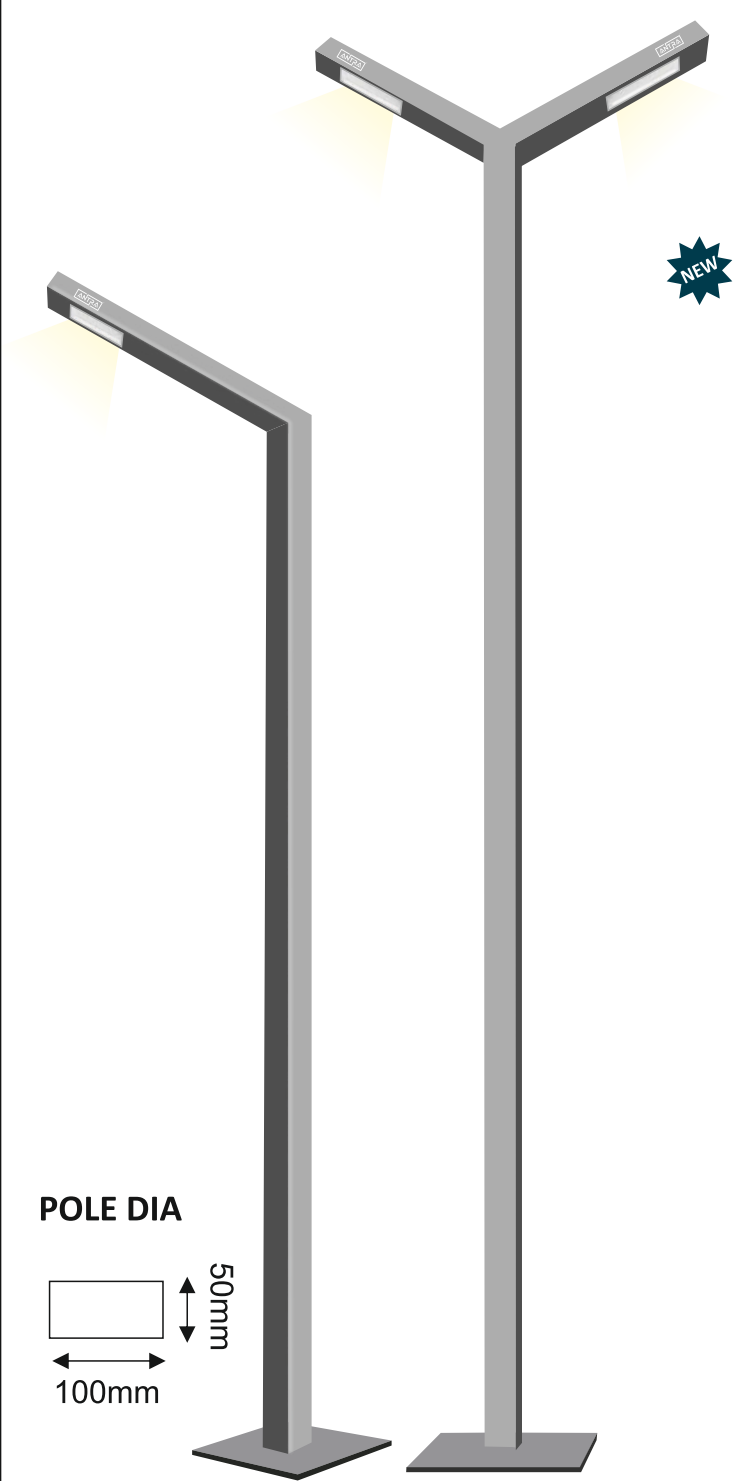

POLE DIA

POLE DIA

ANT - 708-N

MATERIAL	G.I.		
LED COLOUR	3000K/ 4000K / 6000K		
PRODUCT CODE	HEIGHT	WATT	POLE DIA
ANT- 708N-A	2400MM	50W x 1	100 x 100MM
ANT- 708N-B	2400MM	50W x 2	100 x 100MM
ANT- 708N-C	3000MM	50W x 1	100 x 100MM
ANT- 708N-D	3000MM	50W x 2	100 x 100MM
ANT- 708N-E	3600MM	50W x 1	100 x 100MM
ANT- 708N-F	3600MM	50W x 2	100 x 100MM

ANT - 708-ECO

MATERIAL	G.I.		
LED COLOUR	3000K/ 4000K / 6000K		
PRODUCT CODE	HEIGHT	WATT	POLE DIA
ANT- 708ECO-A	2400MM	50W x 1	100 x 50MM
ANT- 708ECO-B	2400MM	50W x 2	100 x 50MM
ANT- 708ECO-C	3000MM	50W x 1	100 x 50MM
ANT- 708ECO-D	3000MM	50W x 2	100 x 50MM
ANT- 708ECO-E	3600MM	50W x 1	100 x 50MM
ANT- 708ECO-F	3600MM	50W x 2	100 x 50MM