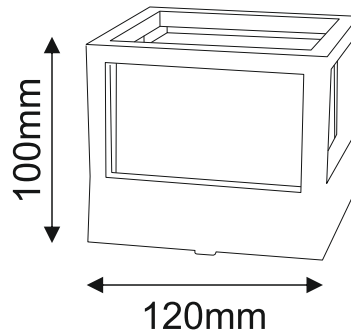

WALL-010

SIZE	100mm x 120mm
MOUNTING	WALL MOUNT & BASE MOUNT
COLOUR	GRAY
MATERIAL	CAST ALUMINIUM
LED	7W