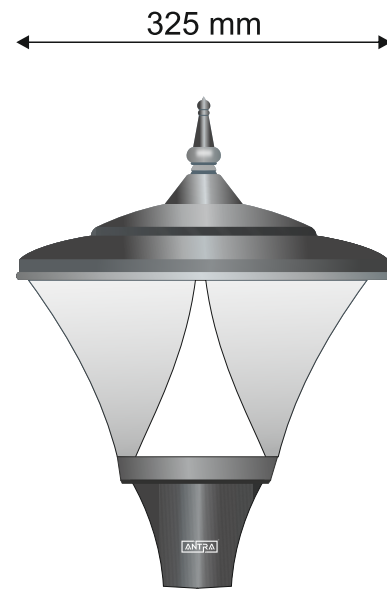

ANT - 806

MATERIAL	ALUMINIUM
WATTAGE	50W
LUMENS	6000 LUMENS
PIPE DIA	60MM
LED COLOUR	3000K / 4000K / 6000K
LED MAKE	OSRAM / BRIDGELUX

2400 MM