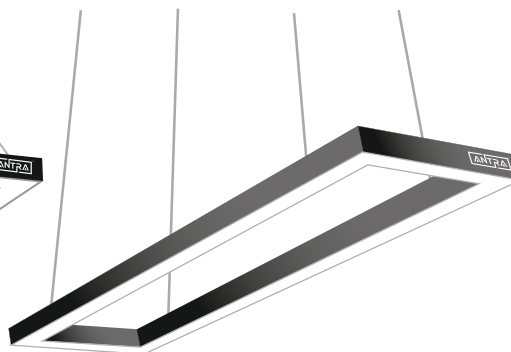

SQUARE LINEAR LIGHT

MATERIAL	ALUMINIUM & ACRYLIC
LED COLOUR	3000K / 4000K / 6000K
BODY COLOUR	BLACK / GRAY / WHITE
PROFILE SIZE	50X70 (MM)
MOUNTING	SUSPENDED & SURFACE

STANDARD AVAILABLE SIZE & WATT :-

SIZE IN MM	WATT
300 X 300	40W
600 X 600	80W
1200 X 1200	120W
1800 X 1800	240W

RECTANGLE LINEAR LIGHT

MATERIAL	ALUMINIUM & ACRYLIC
LED COLOUR	3000K / 4000K / 6000K
BODY COLOUR	BLACK / GRAY / WHITE
PROFILE SIZE	50X70 (MM)
MOUNTING	SUSPENDED & SURFACE

STANDARD AVAILABLE SIZE & WATT :-

SIZE IN MM	WATT
600 X 300	60W
900 X 450	90W
1200 X 600	120W
1500 X 750	150W
1800 X 900	180W

LASER LINEAR LIGHT

MATERIAL	ALUMINIUM & ACRYLIC
LED COLOUR	3000K / 4000K / 6000K
BODY COLOUR	BLACK / GRAY / WHITE
PROFILE SIZE	50X70 (MM)
MOUNTING	SUSPENDED & SURFACE

STANDARD AVAILABLE SIZE & WATT :-

SIZE IN MM	WATT
300 X 300 X 300	30W
600 X 600 X 600	60W
900 X 900 X 900	90W
1200 X 1200 X 1200	120W