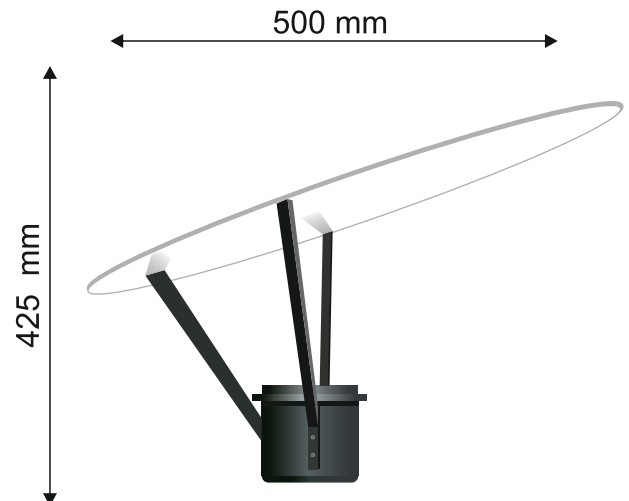

ANT - 804

MATERIAL	ALUMINIUM & MS
WATTAGE	36W
LUMENS	4320 LUMENS
PIPE DIA	75MM
LED COLOUR	3000K / 4000K / 6000K
LED MAKE	CREE / BRIDGELUX