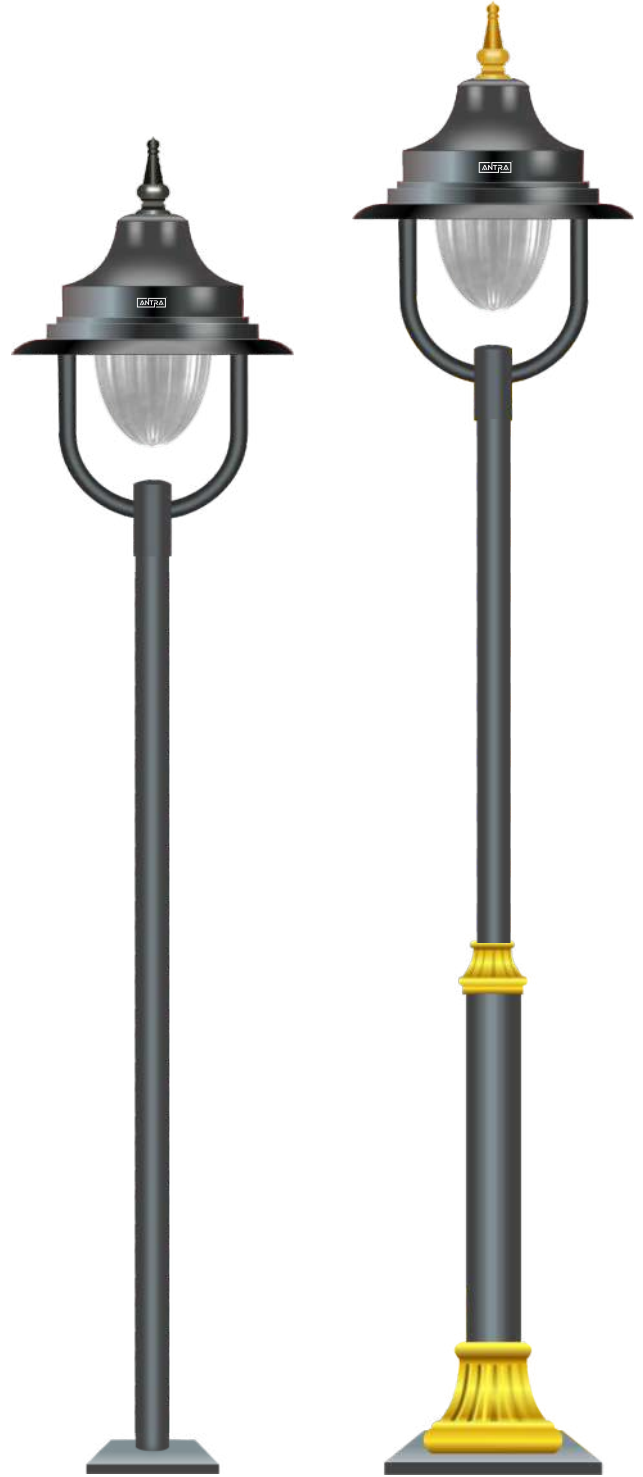

ANT - 714

MATERIAL	ALUMINIUM & G.I. POLE		
LED COLOUR	3000K/ 4000K / 6000K		
PRODUCT CODE	HEIGHT	WATT	POLE DIAø
ANT- 714-A	2400MM	50W	ø60MM
ANT- 714-B	3000MM	50W	ø60MM
ANT- 714-C	2400MM	50W	ø114MM & 60MM
ANT- 714-D	3000MM	50W	ø114MM & 60MM