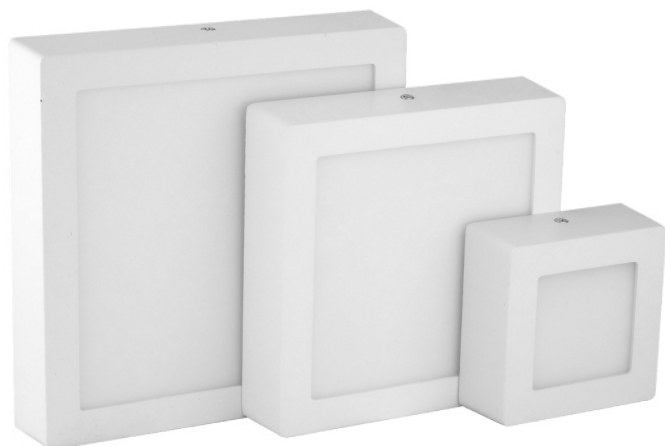

SQUARE SURFACE PANEL LIGHT

WATT	OUTER	HEIGHT	COLOUR
8W	100 mm	35 mm	WH / NW / WW
15W	170 mm	35 mm	WH / NW / WW
22W	200 mm	35 mm	WH / NW / WW

ROUND SURFACE PANEL LIGHT

WATT	OUTER	HEIGHT	COLOUR
8W	100 mm	35 mm	WH / NW / WW
15W	170 mm	35 mm	WH / NW / WW
22W	200 mm	35 mm	WH / NW / WW