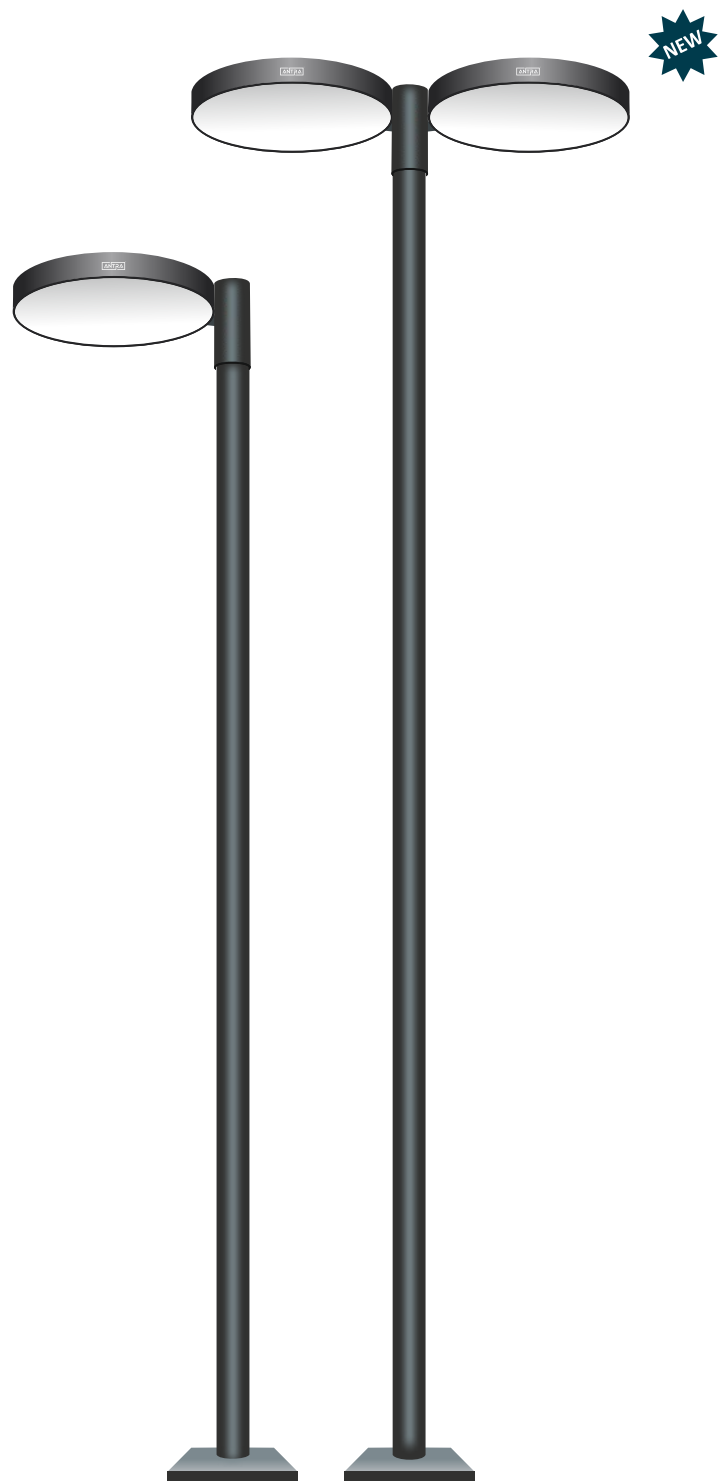

ANT - 718

MATERIAL	ALUMINIUM & G.I. POLE		
LED COLOUR	3000K / 4000K / 6000K		
PRODUCT CODE	HEIGHT	WATTS	POLE DIA ϕ
ANTI-718-A	2400 MM	50WX1	ϕ60MM
ANTI-718-B	2400 MM	50WX2	ϕ60MM
ANTI-718-C	3000 MM	50WX1	ϕ60MM
ANTI-718-D	3000 MM	50WX2	ϕ60MM
ANTI-718-E	3600 MM	50WX1	ϕ60MM
ANTI-718-F	3600 MM	50WX2	ϕ60MM