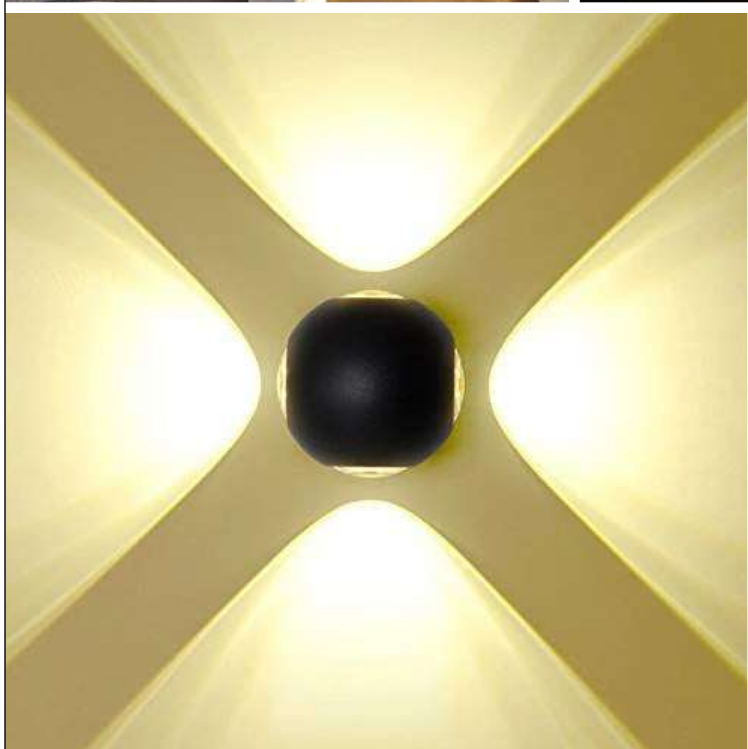

OUTDOOR WALL LIGHT