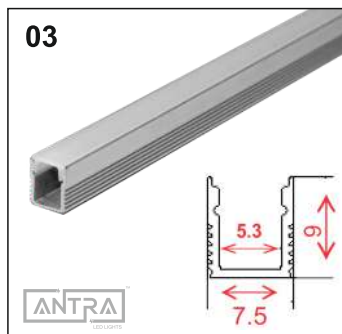

12 V PENCIL SERIES POWER SUPPLY

OPERATING VOLTAGE 12 V
 INPUT RANGE 110-320V DC

POWER	WATT	SIZE (IN MM)
1 AMP	12 W	175 x 18 x 18
3 AMP	36 W	245 x 18 x 18
5 AMP	60 W	210 x 18 x 18

17mm SLIM SURFACE

17mm SLIM CONCEALED