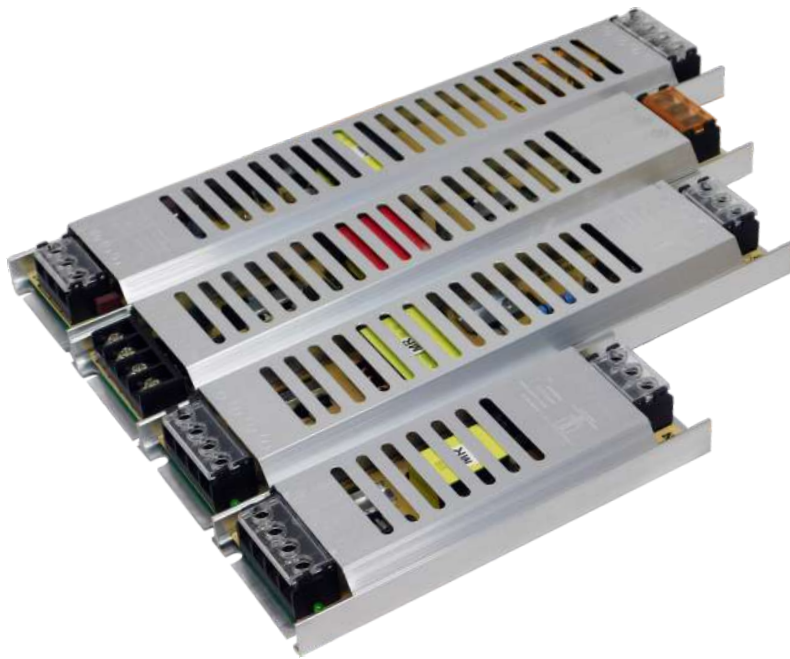

12 V SLEEK SERIES POWER SUPPLY

OPERATING VOLTAGE 12 V
 INPUT RANGE 140-265V 50Hz

POWER	WATT	SIZE (IN MM)
2 AMP	24 W	90 x 40 x 23
3 AMP	36 W	100 x 40 x 23
5 AMP	60 W	115 x 50 x 23
10 AMP	120 W	140 x 50 x 23
16.5 AMP	200 W	180 x 50 x 23
25 AMP	300 W	200 x 50 x 23
33 AMP	400 W	240 x 50 x 23