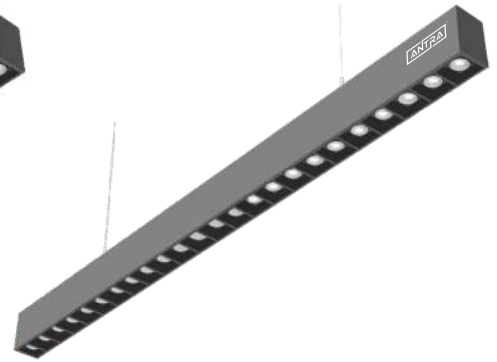

LINEAR LIGHT

MATERIAL	ALUMINIUM & ACRYLIC
LED COLOUR	3000K / 4000K / 6000K
BODY COLOUR	BLACK / GRAY / WHITE
PROFILE SIZE	50X70 (MM)
MOUNTING	SUSPENDED & SURFACE

STANDARD AVAILABLE SIZE & WATT :-

SIZE	WATT
600MM	20W
1200MM	40W
1800MM	60W
2400MM	80W
3600MM	120W

HALF LASER LINEAR LIGHT

MATERIAL	ALUMINIUM & ACRYLIC
LED COLOUR	3000K / 4000K / 6000K
BODY COLOUR	BLACK / GRAY / WHITE
PROFILE SIZE	35X70 (MM)
MOUNTING	SUSPENDED & SURFACE

STANDARD AVAILABLE SIZE & WATT :-

SIZE	WATT
1200MM	20W + 2W X 10 LED
1800MM	40W + 2W X 10 LED
2400MM	60W + 2W X 10 LED

LASER LINEAR LIGHT

MATERIAL	ALUMINIUM & ACRYLIC
LED COLOUR	3000K / 4000K / 6000K
BODY COLOUR	BLACK / GRAY / WHITE
PROFILE SIZE	35X70 (MM)
MOUNTING	SUSPENDED & SURFACE

STANDARD AVAILABLE SIZE & WATT :-

SIZE	WATT
1200MM	1W X 45 LED
1800MM	1W X 70 LED
2400MM	1W X 90 LED