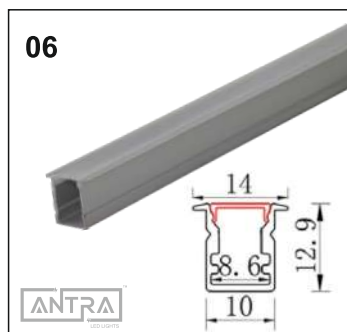

10mm CONCEALED