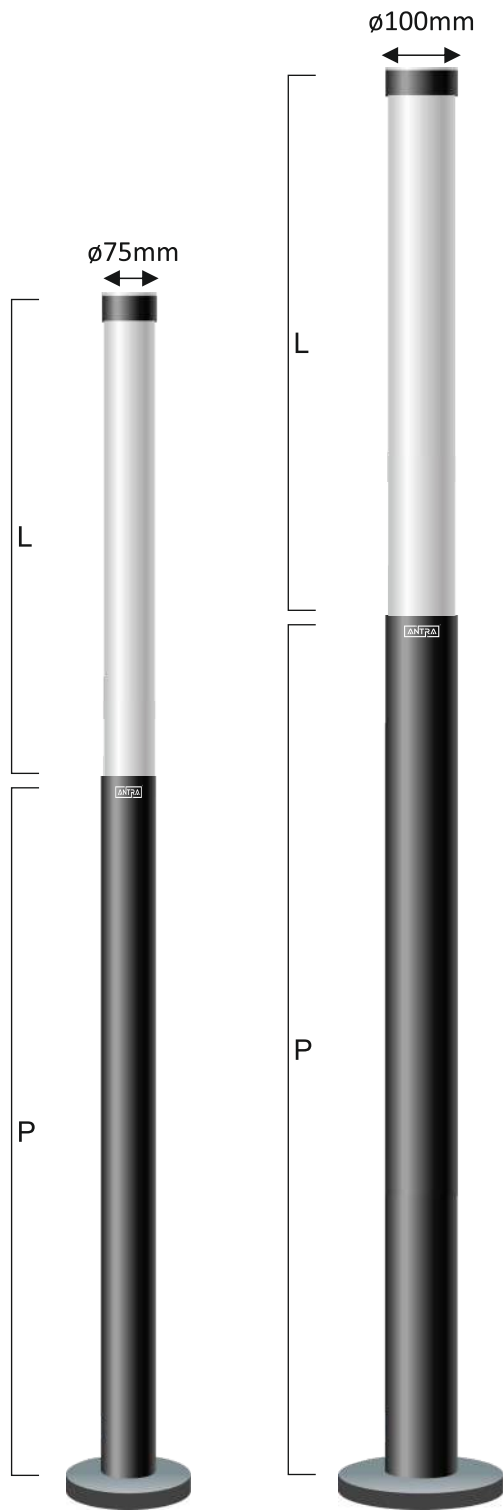

ANT - 703-N

MATERIAL ALUMINIUM / G.I. & POLYCARBONATE
LED COLOUR 3000K/ 4000K / 6000K

PRODUCT CODE	HEIGHT (P + L)	Ø DIA & WATT
ANT- 703N-A	1200MM (900+300)	75mm (12W)
ANT- 703N-B	1800MM (1200+600)	75mm (24W)
ANT- 703N-C	2400MM (1500+900)	75mm (36W)
ANT- 703N-D	1800MM (1200+600)	100mm (24W)
ANT- 703N-E	2400MM (1500+900)	100mm (50W)
ANT- 703N-F	3000MM (2100+900)	100mm (50W)